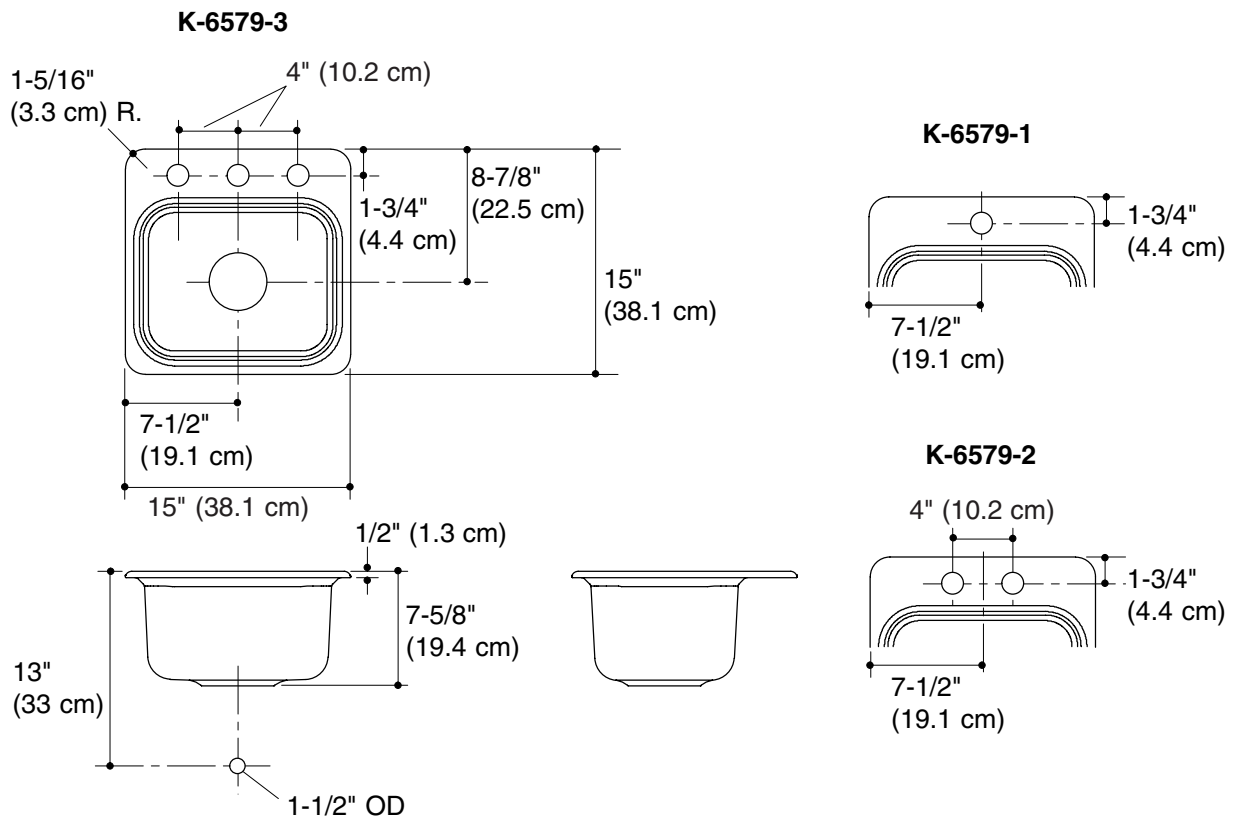

Features

- KOHLER cast iron
- Acid-resistant enamel finish
- Self-rimming
- Single compartment
- 3-hole (-3), 2-hole (-2), or single-hole (-1)
- 15" (38.1 cm) x 15" (38.1 cm)

SELF-RIMMING ENTERTAINMENT SINK K-6579

The entertainment sink shall be made of cast iron with acid-resistant enamel finish. Sink shall be self-rimming and single compartment. Sink shall be 3-hole (-3), 2-hole (-2), or single-hole (-1). Sink shall be 15" (38.1 cm) in length and 15" (38.1 cm) in width. Sink shall be Kohler Model K-6579-_____-_____.

NORTHLAND™

Technical Information

Fixture*:	
Basin area	9-1/4" (23.5 cm) x 12" (30.5 cm)
Water depth	7" (17.8 cm)
Drain hole	3-7/8" (9.8 cm) D.
Faucet holes	1-3/8" (3.5 cm) D.
* Approximate measurements for comparison only.	

Installation Notes

Install this product according to the installation guide.

Cutout is 14-1/4" (36.2 cm) by 14-1/4" (36.2 cm) with 1" (2.5 cm) radius corners.

Product Diagram

NORTHLAND™ SELF-RIMMING ENTERTAINMENT SINK