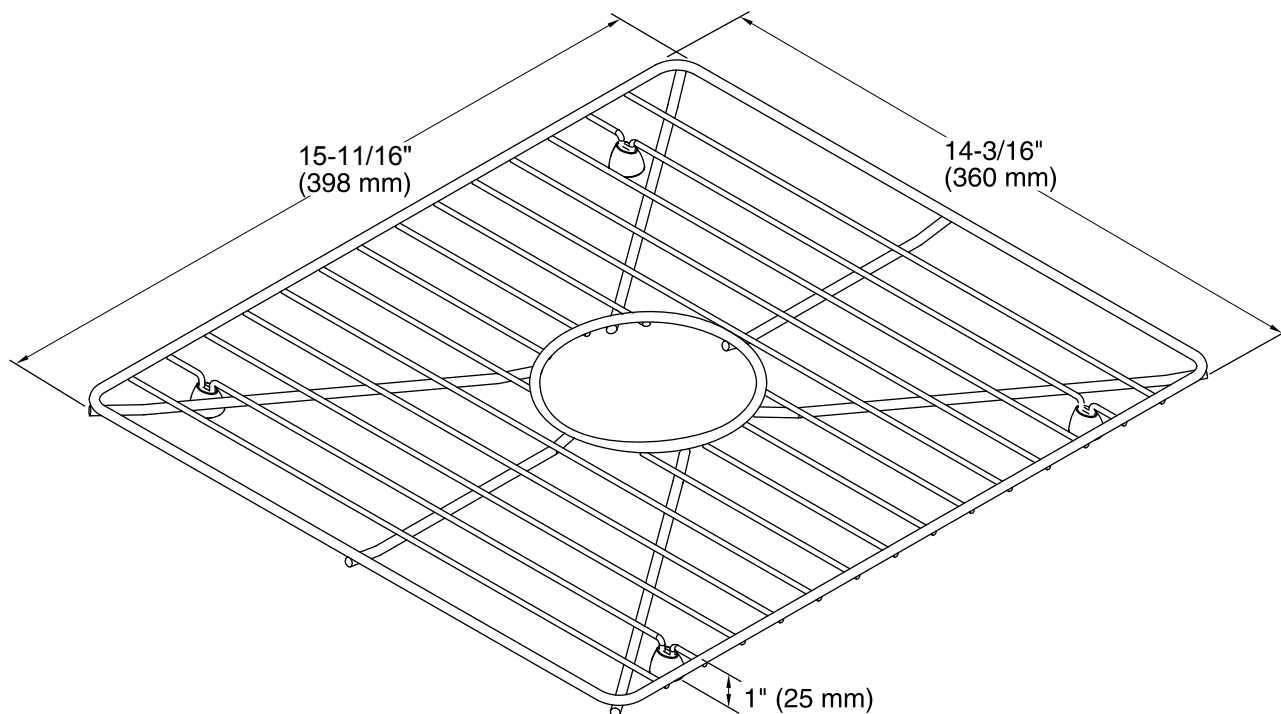

### Features

- Fits in the bowl of the K-3671 8 Degree bar sink.
- Comes included with the K-3671 8 Degree bar sink.
- Durable stainless-steel construction.
- Helps protect sink surface from daily wear.
- Dishwasher safe.
- Rubber feet provide added protection.

## Technical Information

All product dimensions are nominal.