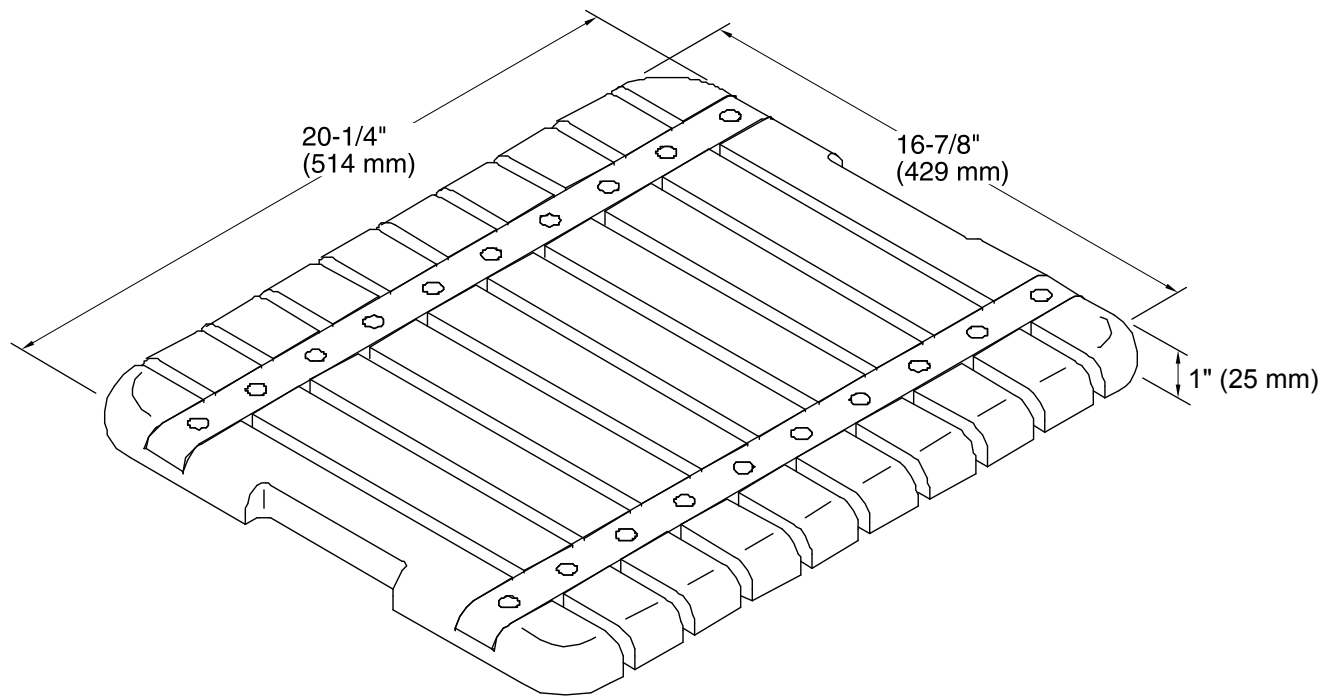

Technical Information

All product dimensions are nominal.