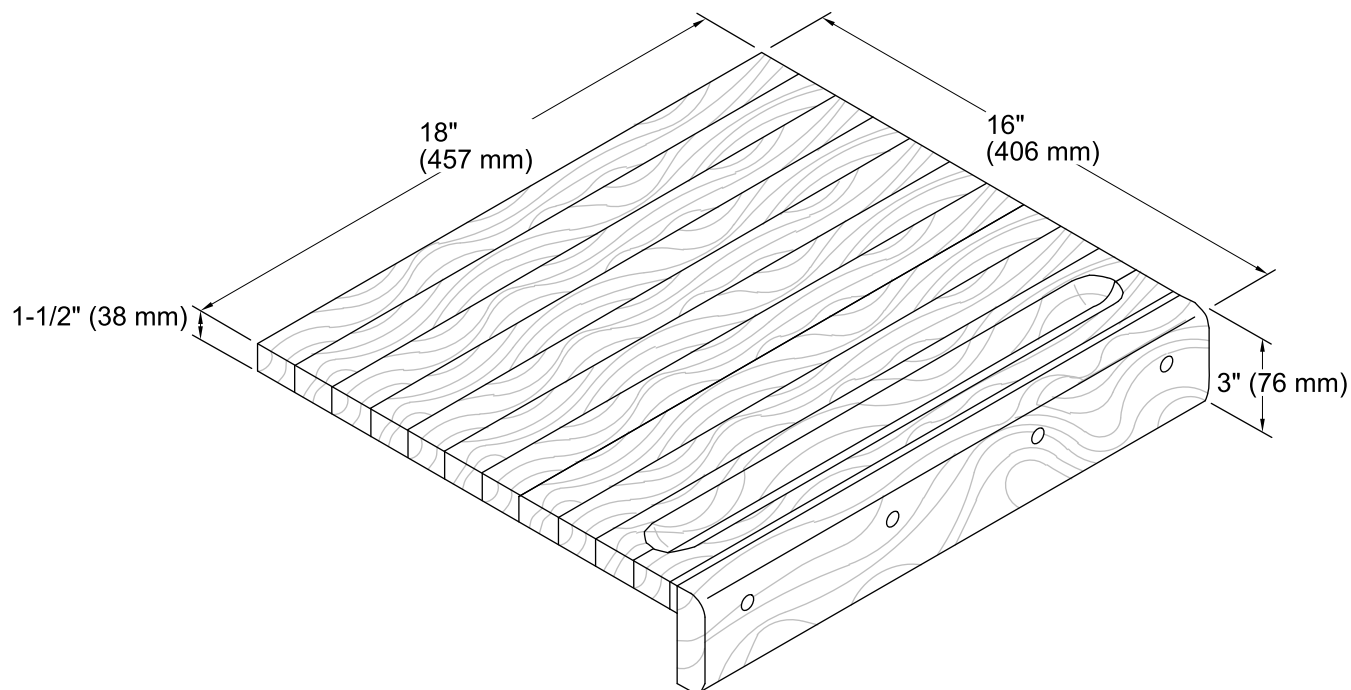

Technical Information

All product dimensions are nominal.