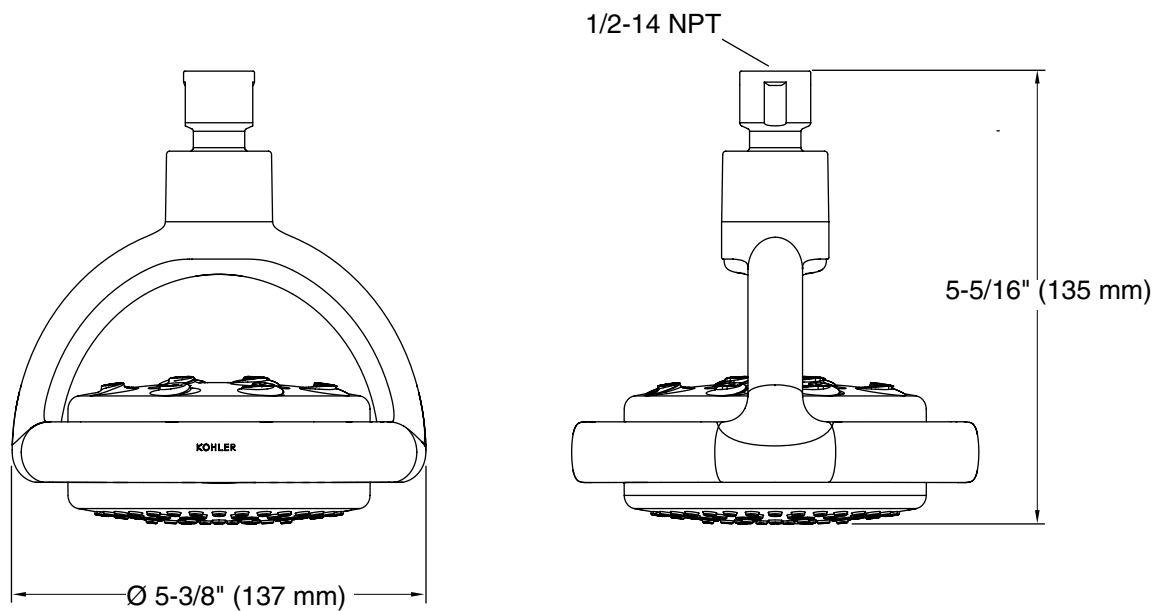

FLIPSIDE™ 01

Installation Notes

Install this product according to the installation guide.

Product Diagram