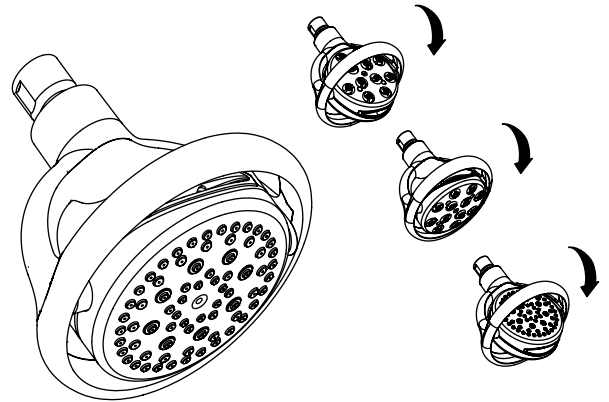

Features

- *Flipstream Technology™*
- *Four unique, experiential spray patterns: Koverage™ Kotton™ Komotion™ Kurrent™*
- *Adjustable angle for various user heights*

FOUR-FUNCTION SHOWERHEAD

K-15996
ALSO K-45427

Codes/Standards Applicable

Specified model meets or exceeds the following:

- ASME A112.18.1/CSA B125.1

Colors/Finishes

- CP: Polished Chrome
- Other: Refer to Price Book for additional colors/finishes

Accessories

- CP: Polished Chrome

Specified Model

Model	Description	Color/Finish	
K-15996	Four-function showerhead – 2.5 gpm (9.5 lpm)	<input type="checkbox"/> CP	<input type="checkbox"/> Other _____
K-45427	Four-function showerhead – 2.0 gpm (7.6 lpm)	<input type="checkbox"/> CP	<input type="checkbox"/> Other _____
Required Accessories			
K-7395	5-3/8" (137 mm) shower arm and flange	<input type="checkbox"/> CP	

Product Specification

The four-function showerhead shall feature a sleek contemporary design with Flipstream Technology. Showerhead shall have four unique, experiential spray patterns: Koverage, Kotton, Komotion, and Kurrent. Showerhead shall have an adjustable angle for various user heights. Four-function showerhead shall be Kohler Model K-15996-____ or K-45427-____.