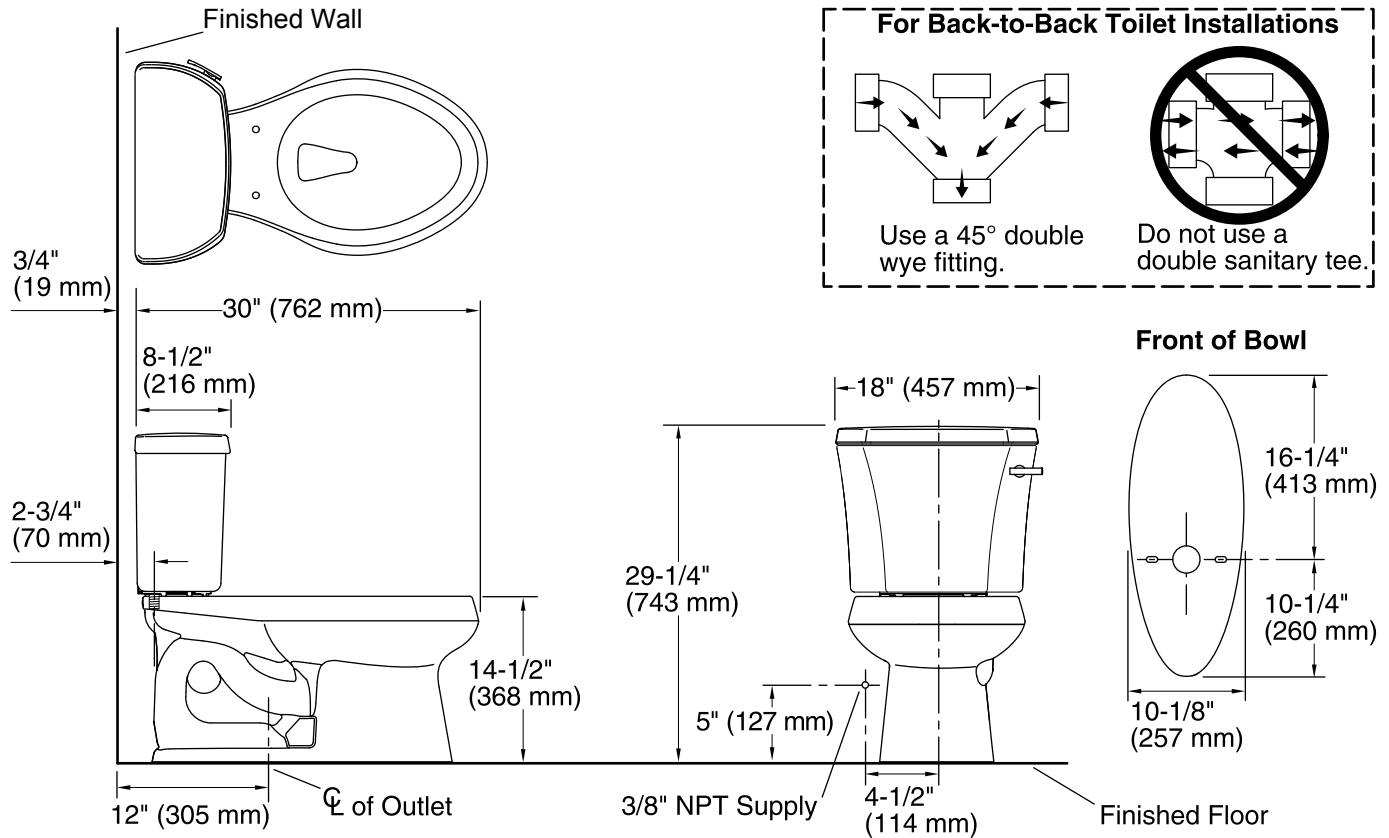

## Features

- Vitreous china.
- Two-piece toilet.
- Regular height Elongated bowl.
- Class Five® flushing system.
- Includes right-hand polished chrome trip lever.
- 1.6 gpf (6.0 lpf).
- 2-1/8" (54 mm) fully glazed trapway.
- 12" (305 mm) rough-in.
- Less seat and supply.
- 11-1/4" (286 mm) x 8-1/4" (210 mm) water area.
- 30" (762 mm) x 18" (457 mm) x 29-1/4" (743 mm).
- Floor mount / Floor outlet.
- Tank cover locks included.

## Technical Information

All product dimensions are nominal.

Toilet type:	Two-piece, Floor-mount
Waste Outlet:	Floor
Bowl shape:	Elongated front
Flush type:	Class Five
Trap passageway:	2-1/8" (54 mm)
Water Consumption	
Full:	1.6 gpf (6 lpf)
Water surface size:	11-1/4" x 8-1/4" (286 mm x 210 mm)
Rim to water surface:	5-1/4" (133 mm)
Rough-in:	12" (305 mm)
Seat-mounting holes:	5-1/2" (140 mm)

## Notes

Install this product according to the installation instructions.

For back-to-back toilet installations: Use only a 45° double wye fitting.