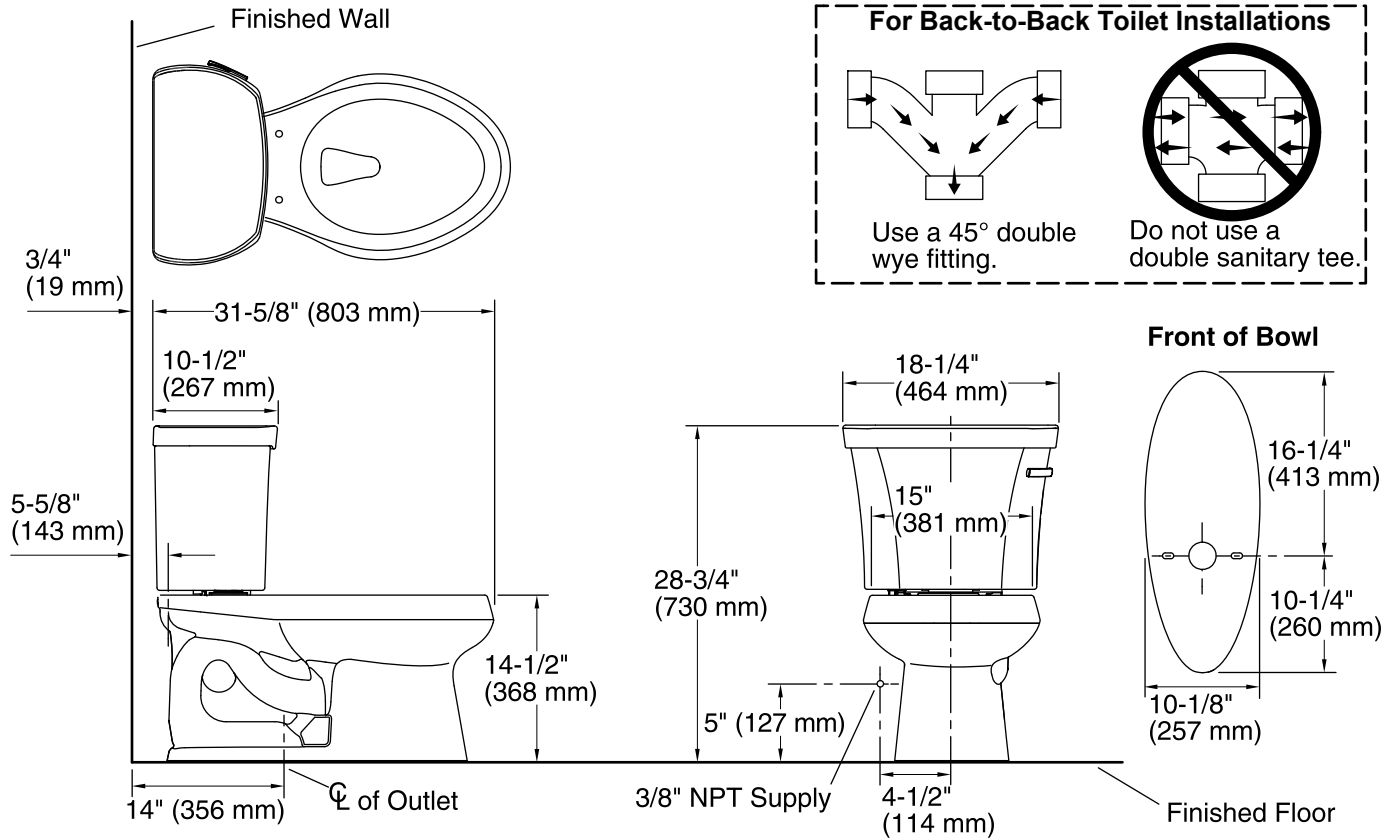

Features

- Vitreous china.
- Two-piece toilet.
- Regular height Elongated bowl.
- Class Five® flushing system.
- Includes right-hand polished chrome trip lever.
- 1.28 gpf (4.8 lpf).
- 2-1/8" (54 mm) fully glazed trapway.
- Less seat and supply.
- 11-1/4" (286 mm) x 8-1/4" (210 mm) water area.
- 31-5/8" (803 mm) x 18-1/4" (464 mm) x 28-3/4" (730 mm).
- Floor mount / Floor outlet.
- Insuliner® tank liner included.
- Tank cover locks included.

Components

Product includes:

- K-4198 Elongated Bowl
- K-4841-RZ Toilet Tank

Additional included component/s: Tank cover, Trip lever, Bolt cap accessory pack, and Tank accessory pack.

Codes/Standards

ASME A112.19.2/CSA B45.1
DOE - Energy Policy Act 1992
EPA WaterSense®
California Energy Commission (CEC)

Technical Information

All product dimensions are nominal.

Toilet type:	Two-piece, Floor-mount
Waste Outlet:	Floor
Bowl shape:	Elongated front
Flush type:	Class Five
Trap passageway:	2-1/8" (54 mm)
Water Consumption	
Full:	1.28 gpf (4.8 lpf)
Water surface size:	11-1/4" x 8-1/4" (286 mm x 210 mm)
Rim to water surface:	5-1/4" (133 mm)
Rough-in:	14" (356 mm)
Seat-mounting holes:	5-1/2" (140 mm)

Notes

Install this product according to the installation instructions.

For back-to-back toilet installations: Use only a 45° double wye fitting.