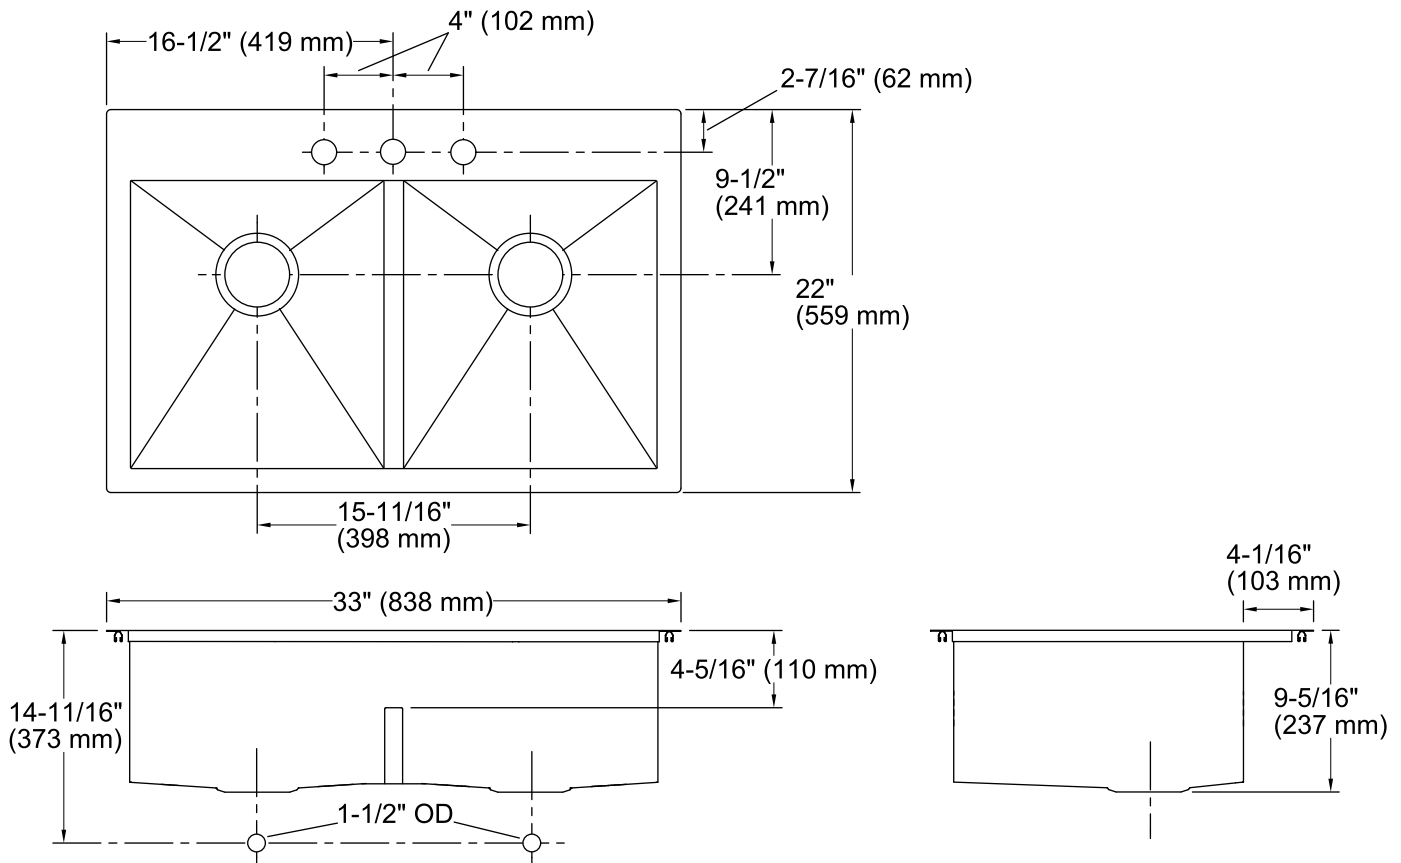

## Features

- 36-inch minimum base cabinet width.
- 18-gauge stainless steel.
- Top-mount or under-mount.
- Double (equal) bowl.
- Smart Divide® lowered divider.
- Three faucet holes.
- With SilentShield® sound-absorption technology.
- 33" (838 mm) x 22" (559 mm)

## Components

Product includes:

- K-6641 Sink Rack
- 1130570 Hardware Kit, Self-Rimming

### Technical Information

All product dimensions are nominal.

Bowl configuration:	Double equal
Installation:	Top-mount, Under-mount
Bowl area (Left)	Length: 14-9/16" (370 mm) Width: 16-9/16" (421 mm) Bowl depth: 9" (229 mm) Water depth: 4-11/16" (119 mm)
Bowl area (Right)	Length: 14-9/16" (370 mm) Width: 16-9/16" (421 mm) Bowl depth: 9" (229 mm) Water depth: 4-11/16" (119 mm)
Number of deck holes:	3
Faucet hole(s):	1-7/16" (37 mm)
Drain hole:	3-5/8" (92 mm)
Template:	1130821-7, required, included

### Notes

Install this product according to the installation instructions.

Allow 3/4" (19 mm) clearance beyond the back of the bowl for the wood cutting board (optional accessory).