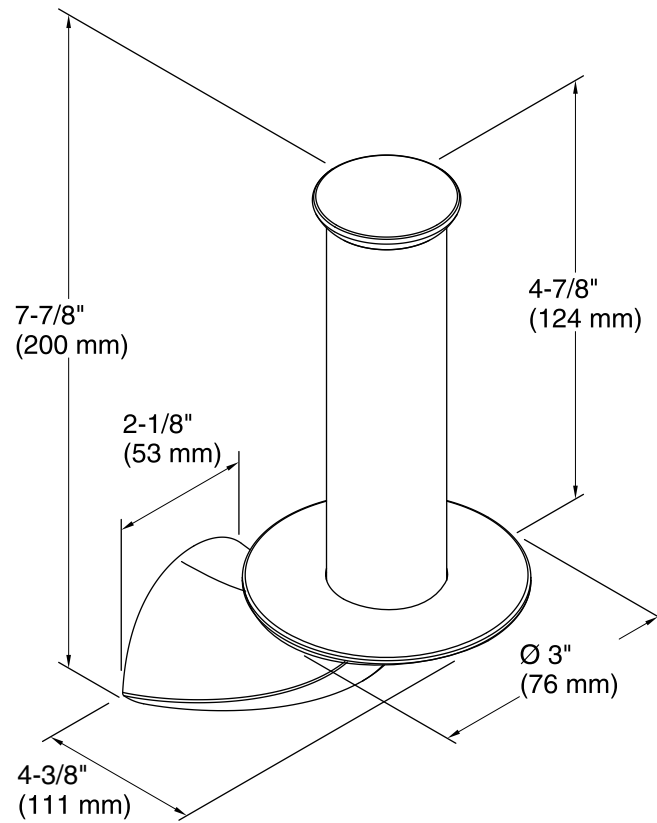

Features

- KOHLER finishes resist corrosion and tarnish.
- Vertical roller.
- Coordinates with other products in the Alteo collection.
- 4-3/8" (111 mm) x 3" (76 mm) x 7-7/8" (200 mm)

Material

- Premium metal construction.

Color tiles intended for reference only.

Color	Code	Description
	CP	Polished Chrome
	BN	Vibrant® Brushed Nickel
	2BZ	Oil-Rubbed Bronze

Technical Information

All product dimensions are nominal.

Notes

Install this product according to the installation guide.