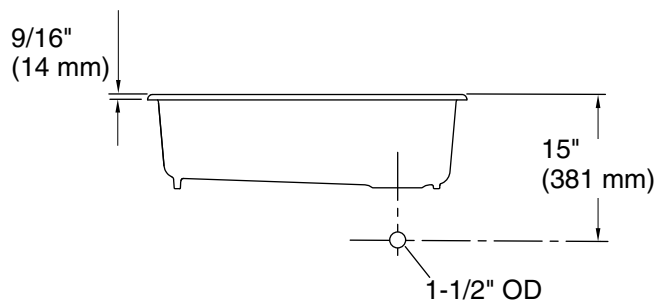

RIVERBY™

Optional Accessories

K-5807	Under-mount sink kit 36" (914 mm)			☐ NA	
K-6246	Wood cutting board			☐ NA	
K-6255	Bottom bowl rack, right side		☐ ST		
K-8801	Duostrainer® sink strainer	☐ CP			☐ Other_____

Technical Information

Fixture*:	
Bowl area	30-1/4" (768 mm) x 17-1/4" (438 mm)
Water depth	9" (229 mm)
Drain hole	Ø 3-7/8" (98 mm)
Faucet holes	Ø 2-3/8" (60 mm)
* Approximate measurements for comparison only.	

Included components:	
Cut-out template	1166727-7
Under-mount sink kit 23" (584 mm)	1054375

Installation Notes

Install this product according to the installation guide.

NOTICE: Countertop manufacturer or cutter **must** use the cut-out template provided with the product, or a current one provided by Kohler Co. (call 1-800-4-KOHLER). Kohler Co. is not responsible for cutout errors when the incorrect cut-out template is used.

Product Diagram