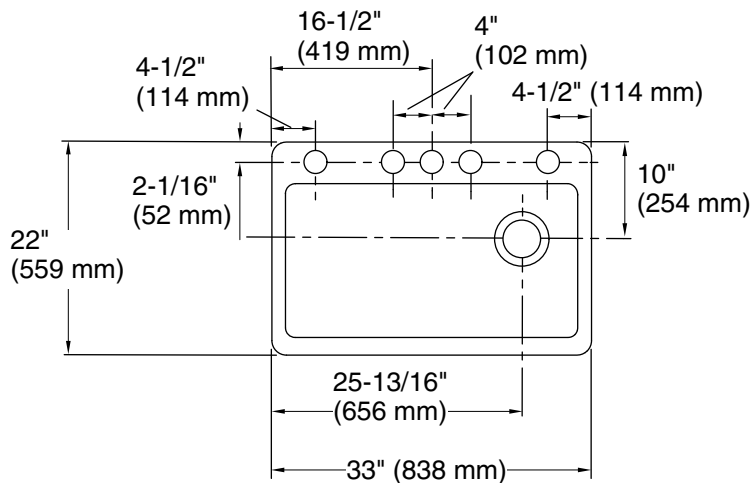

RIVERBY™

Optional Accessories

K-5807	Under-mount sink kit 36" (914 mm)			☐ NA	
K-6246	Wood cutting board			☐ NA	
K-6255	Bottom bowl rack, right side		☐ ST		
K-8801	Duostrainer® sink strainer	☐ CP			☐ Other_____

Technical Information

Fixture*:	
Bowl area	30-1/4" (768 mm) x 17-1/4" (438 mm)
Water depth	9" (229 mm)
Drain hole	Ø 3-7/8" (98 mm)
Faucet holes	Ø 2-3/8" (60 mm)
* Approximate measurements for comparison only.	

Included components:	
Cut-out template	1166727-7
Under-mount sink kit 23" (584 mm)	1054375

Installation Notes

Install this product according to the installation guide.

NOTICE: Countertop manufacturer or cutter **must** use the cut-out template provided with the product, or a current one provided by Kohler Co. (call 1-800-4-KOHLER). Kohler Co. is not responsible for cutout errors when the incorrect cut-out template is used.

Product Diagram