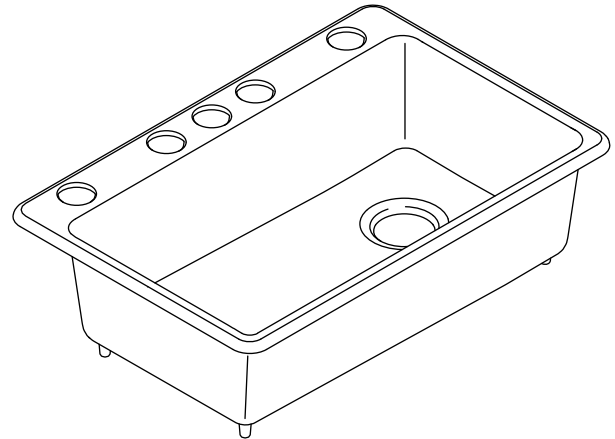

### Features

- KOHLER cast iron
- Acid-resistant enamel finish
- Under-mount installation available with five holes
- Single bowl
- Under-mount sink kit 23" (584 mm) included
- Includes left bottom bowl rack, colander with integral cutting board, and utility rack with soaking cup
- 33" (838 mm) x 22" (559 mm) x 9-5/8" (244 mm)

## UNDER-MOUNT KITCHEN SINK K-5871

### Product Specification

The kitchen sink shall be made of cast iron with acid-resistant enamel finish. Sink shall be 33" (838 mm) in length, 22" (559 mm) in width, and 9-5/8" (244 mm) in depth. Sink shall be for under-mount installation available with five holes. Sink shall be single bowl. Sink shall include left bottom bowl rack, colander with integral cutting board, utility rack with soaking cup, and 23" (584 mm) under-mount sink kit. Sink shall be Kohler Model K-5871-5UA3-\_\_\_\_\_.

## Technical Information

Fixture*:	
Bowl area	30-1/4" (768 mm) x 17-1/4" (438 mm)
Water depth	9" (229 mm)
Drain hole	Ø 3-7/8" (98 mm)
Faucet holes	Ø 2-3/8" (60 mm)
* Approximate measurements for comparison only.	