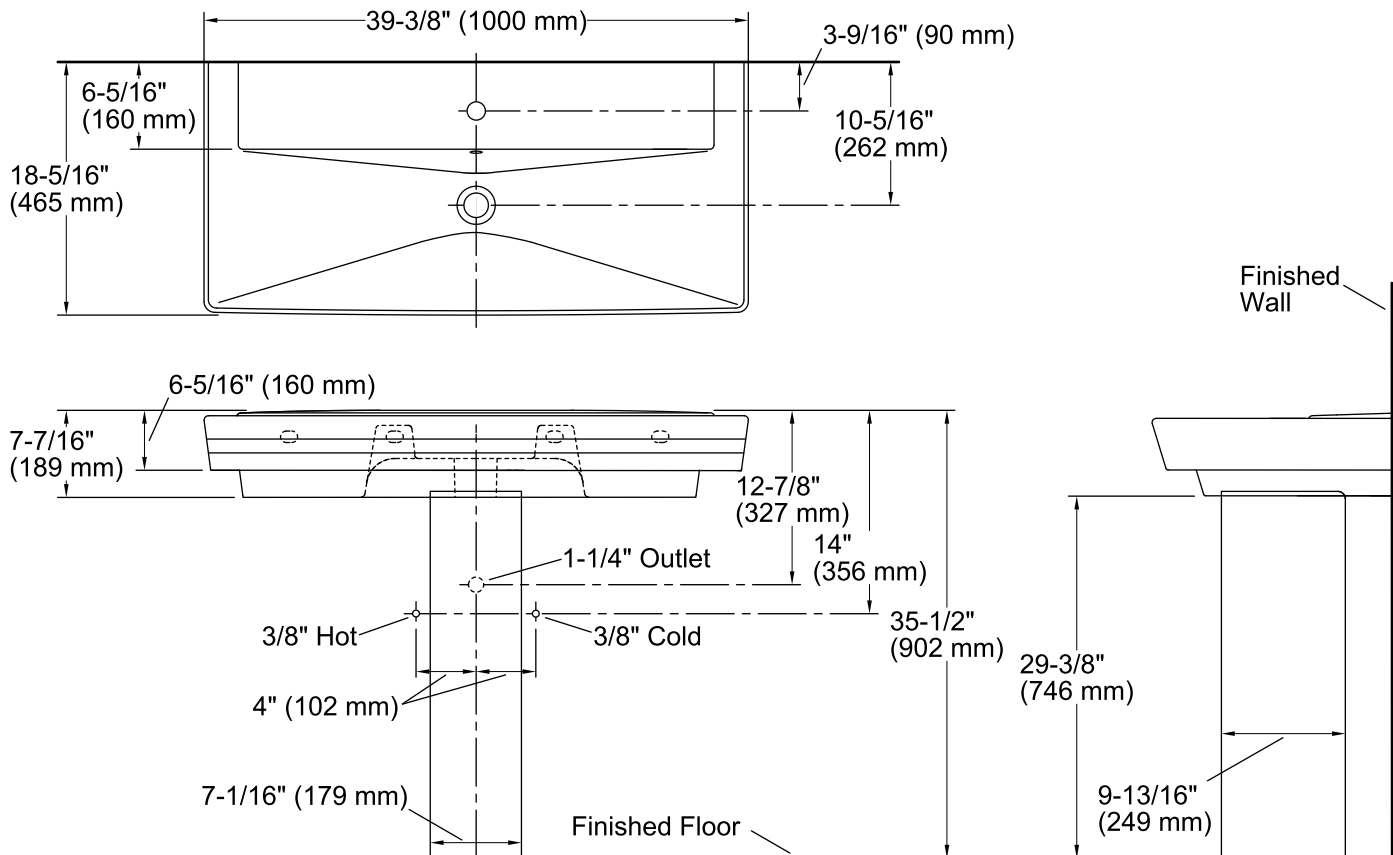

## Features

- Fireclay.
- Pedestal.
- Rectangular basin with a contemporary design.
- With overflow.
- Single faucet hole.
- Coordinates with other products in the Rêve collection.
- 39-3/8" (1000 mm) x 18-5/16" (465 mm) x 6-5/16" (160 mm)

## Technical Information

All product dimensions are nominal.

Bowl configuration:	Single
Installation:	Pedestal
Bowl area (Only)	Length: 39-3/8" (1000 mm) Width: 12" (305 mm) Water depth: 3" (76 mm)
Number of deck holes:	1
Faucet hole(s):	1-3/8" (35 mm)
Drain hole:	1-3/4" (44 mm)