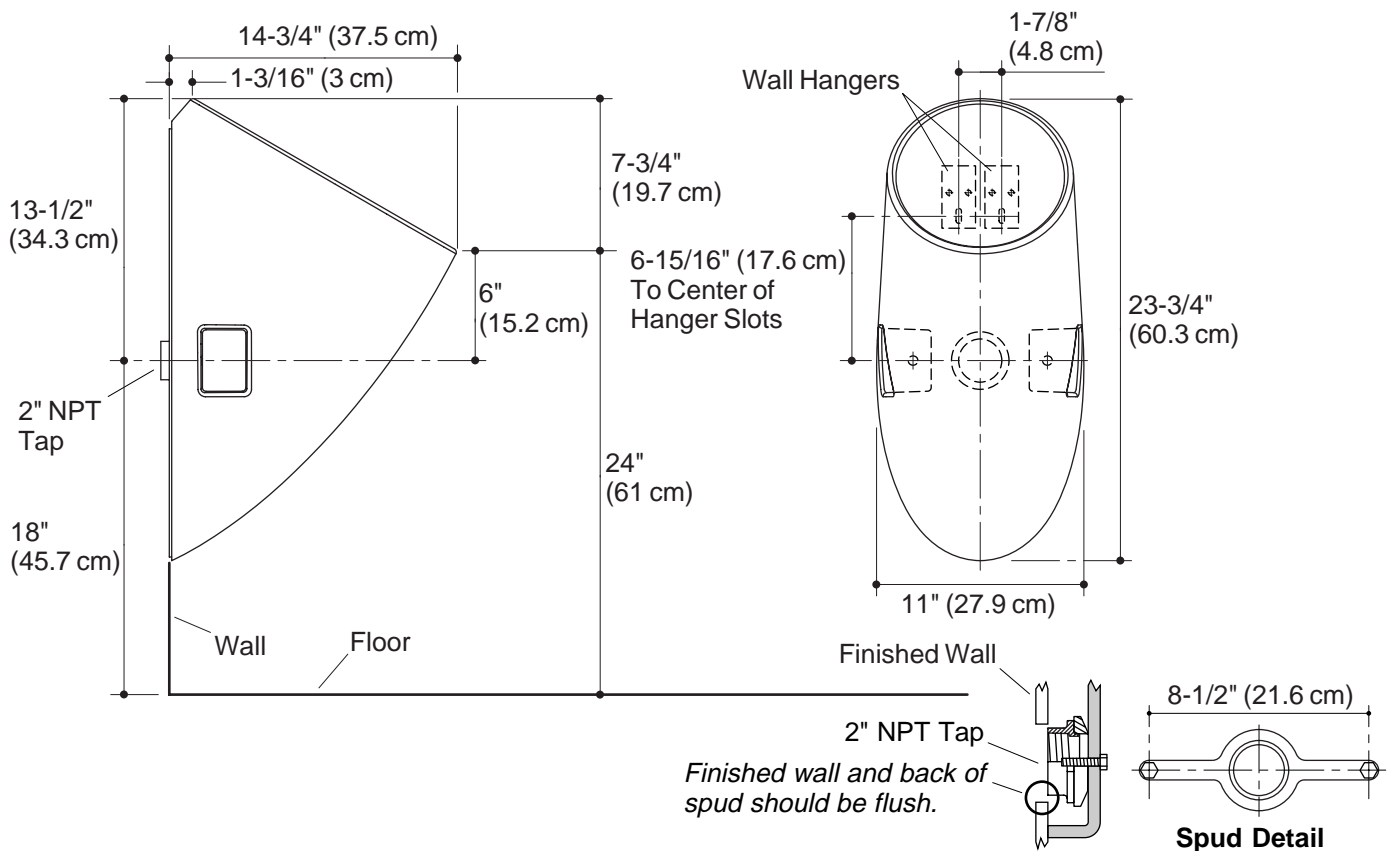

Product Specification:

The waterless urinal shall be made of vitreous china. Urinal shall have a 14-3/4" (37.5 cm) extended rim. Urinal shall include a removable strainer, sealing liquid sample, cleaner sample, outlet spud, and hangers. Urinal shall be Kohler Model K-4917-_____.

STEWART™ S

Technical Information

Included components:	
2" outlet spud	1045415
Strainer	1046455
Hanger (2 required)	64512

Installation Notes

Install this product according to the installation guide.

Roughing-in remains the same when using the optional 3" outlet spud.

Product Diagram