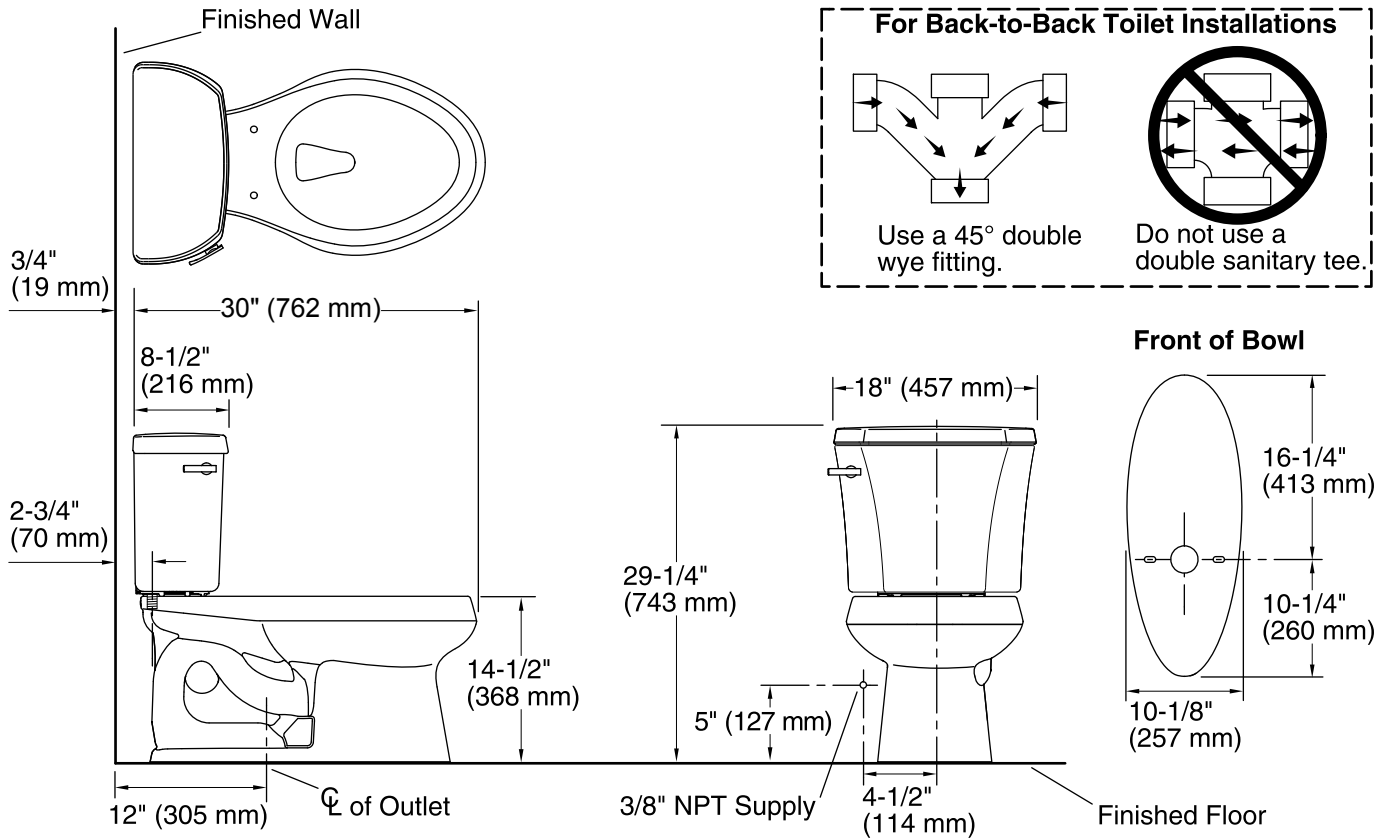

Features

- Vitreous china.
- Two-piece toilet.
- Regular height Elongated bowl.
- Class Five® flushing system.
- Includes left-hand polished chrome trip lever.
- 1.6 gpf (6.0 lpf).
- 2-1/8" (54 mm) fully glazed trapway.
- 12" (305 mm) rough-in.
- Less seat and supply.
- 11-1/4" (286 mm) x 8-1/4" (210 mm) water area.
- 30" (762 mm) x 18" (457 mm) x 29-1/4" (743 mm).
- Floor mount / Floor outlet.
- Tank cover locks included.

Components

Product includes:

- K-4198 Elongated Bowl
- K-4468-T Toilet Tank

Additional included component/s: Tank cover, Trip lever, Bolt cap accessory pack, and Tank accessory pack.

Codes/Standards

ASME A112.19.2/CSA B45.1
DOE - Energy Policy Act 1992
California Energy Commission (CEC)

Technical Information

All product dimensions are nominal.

Toilet type:	Two-piece, Floor-mount
Waste Outlet:	Floor
Bowl shape:	Elongated front
Flush type:	Class Five
Trap passageway:	2-1/8" (54 mm)
Water Consumption	
Full:	1.6 gpf (6 lpf)
Water surface size:	11-1/4" x 8-1/4" (286 mm x 210 mm)
Rim to water surface:	5-1/4" (133 mm)
Rough-in:	12" (305 mm)
Seat-mounting holes:	5-1/2" (140 mm)

Notes

Install this product according to the installation instructions.

For back-to-back toilet installations: Use only a 45° double wye fitting.