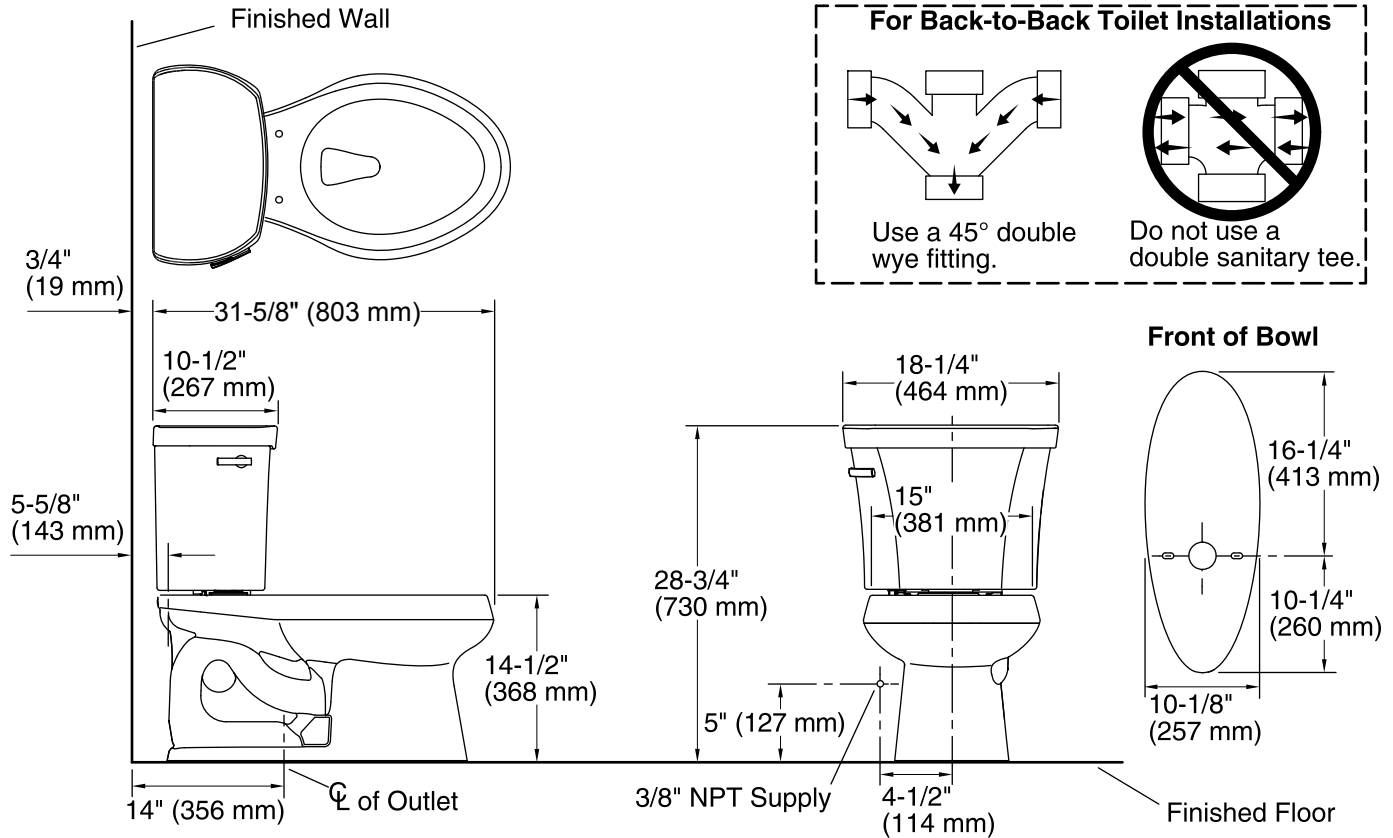

### Features

- Vitreous china
- Two-piece toilet
- Regular height Elongated bowl
- Class Five® flushing system
- Includes left-hand polished chrome trip lever
- 1.28 gpf (4.8 lpf)
- 2-1/8" (54 mm) fully glazed trapway
- 14" (356 mm) rough-in
- Less seat and supply
- 11-1/4" (286 mm) x 8-1/4" (210 mm) water area
- 31-5/8" (803 mm) x 18-1/4" (464 mm) x 28-3/4" (730 mm)
- Floor mount / Floor outlet
- Tank cover locks included

### Components

Product includes:

- K-4198 Elongated Bowl
- K-4841-T Toilet Tank

Additional included component/s: Tank cover, Trip lever, Bolt cap accessory pack, and Tank accessory pack.

## Technical Information

All product dimensions are nominal.

Toilet type:	Two-piece, Floor-mount
Waste Outlet:	Floor
Bowl shape:	Elongated front
Flush type:	Class Five
Trap passageway:	2-1/8" (54 mm)
Water Consumption	
Full:	1.28 gpf (4.8 lpf)
Water surface size:	11-1/4" x 8-1/4" (286 mm x 210 mm)
Rim to water surface:	5-1/4" (133 mm)
Rough-in:	14" (356 mm)
Seat-mounting holes:	5-1/2" (140 mm)

## Notes

Install this product according to the installation instructions.

For back-to-back toilet installations: Use only a 45° double wye fitting.