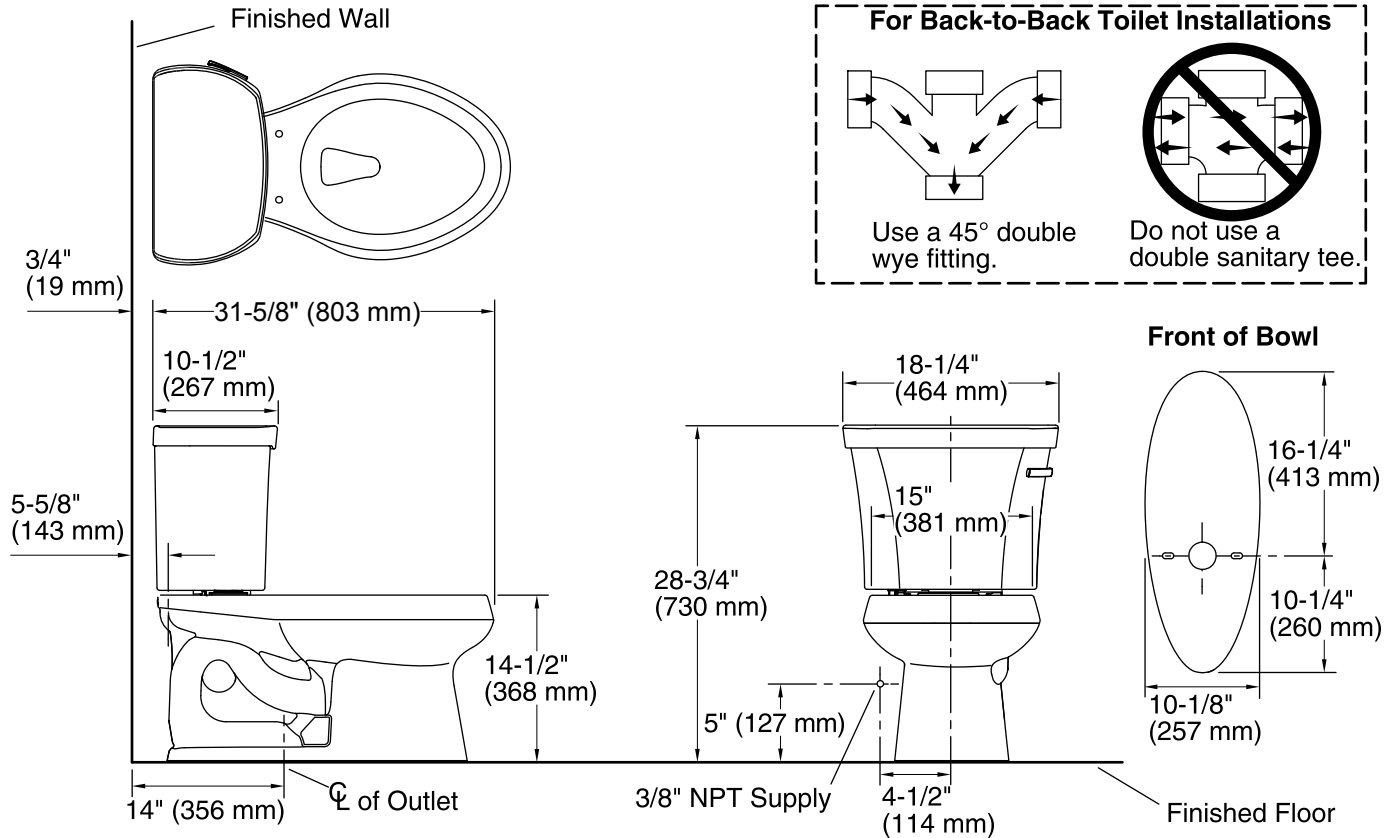

Features

- Vitreous china.
- Two-piece toilet.
- Regular height Elongated bowl.
- Class Five® flushing system.
- Includes right-hand polished chrome trip lever.
- 1.28 gpf (4.8 lpf).
- 2-1/8" (54 mm) fully glazed trapway.
- 14" (356 mm) rough-in.
- Less seat and supply.
- 11-1/4" (286 mm) x 8-1/4" (210 mm) water area.
- 31-5/8" (803 mm) x 18-1/4" (464 mm) x 28-3/4" (730 mm).
- Floor mount / Floor outlet.

Components

Product includes:

- K-4841-RA Toilet Tank
- K-4198 Elongated Bowl

Additional included component/s: Tank cover, Trip lever, Bolt cap accessory pack, and Tank accessory pack.

Codes/Standards

ASME A112.19.2/CSA B45.1
DOE - Energy Policy Act 1992
EPA WaterSense®
California Energy Commission (CEC)

Technical Information

All product dimensions are nominal.

Toilet type:	Two-piece, Floor-mount
Waste Outlet:	Floor
Bowl shape:	Elongated front
Flush type:	Class Five
Trap passageway:	2-1/8" (54 mm)
Water Consumption	
Full:	1.28 gpf (4.8 lpf)
Water surface size:	11-1/4" x 8-1/4" (286 mm x 210 mm)
Rim to water surface:	5-1/4" (133 mm)
Rough-in:	14" (356 mm)
Seat-mounting holes:	5-1/2" (140 mm)

Notes

Install this product according to the installation instructions.

For back-to-back toilet installations: Use only a 45° double wye fitting.