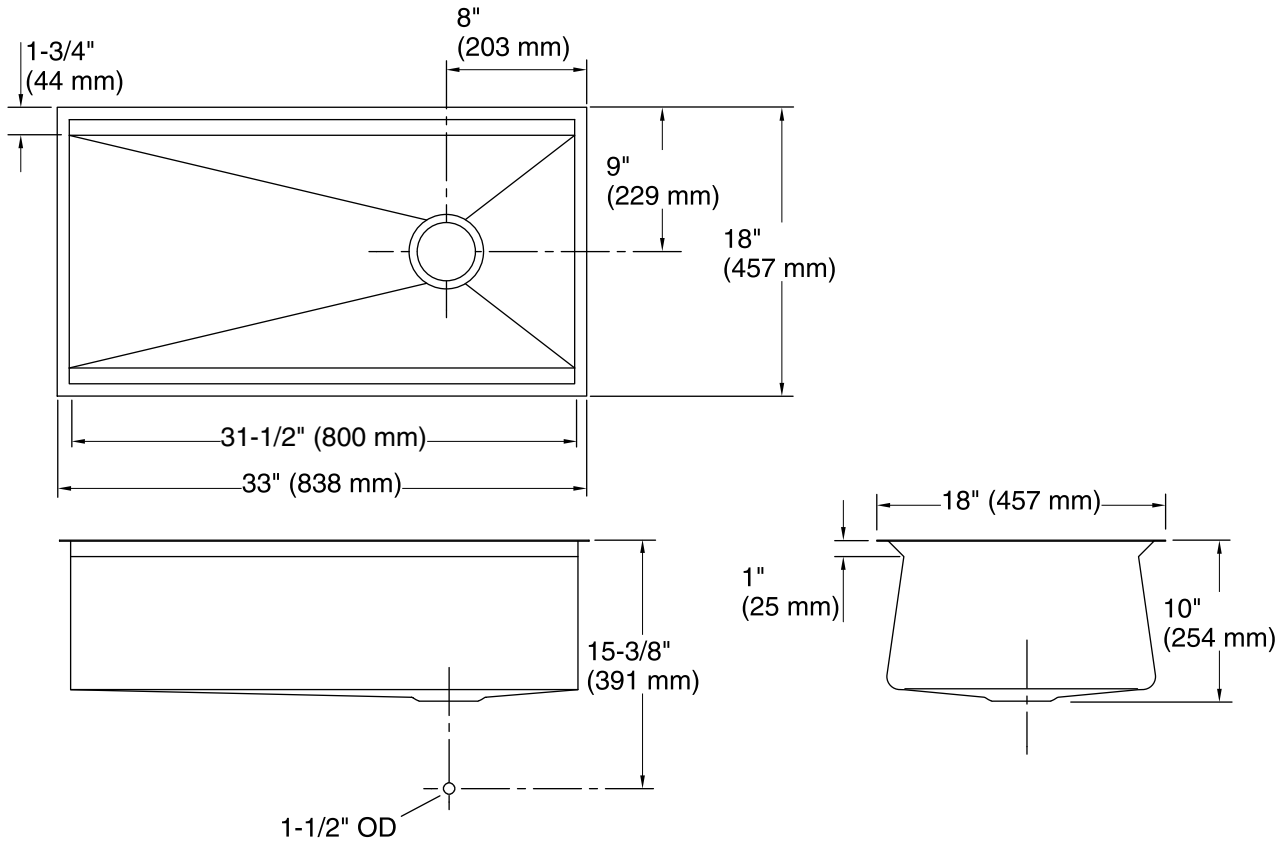

**8 Degree™**  
Under-mount Kitchen Sink  
**K-3673**

**Features**

- 36-inch minimum base cabinet width.
- 16-gauge stainless steel.
- Under-mount.
- Single bowl.
- Includes installation hardware.
- Includes wine glass rack and bottom bowl rack.
- 33" (838 mm) x 18" (457 mm).

**Optional Accessories**

- K-3140 Cutting Board
- K-8801 Sink Strainer

**Components**

Additional included component/s: Wine glass rack, bottom bowl rack, and hardware kit.

**Codes/Standards**

ASME A112.19.3/CSA B45.4

### Technical Information

All product dimensions are nominal.

Bowl configuration:	Single
Installation:	Under-mount
Bowl area (Only)	Length: 31-1/2" (800 mm) Width: 16-1/2" (419 mm) Bowl depth: 9-3/4" (248 mm) Water depth: 9-3/4" (248 mm)
Drain hole:	3-5/8" (92 mm)
Template:	1093327-7, required, included