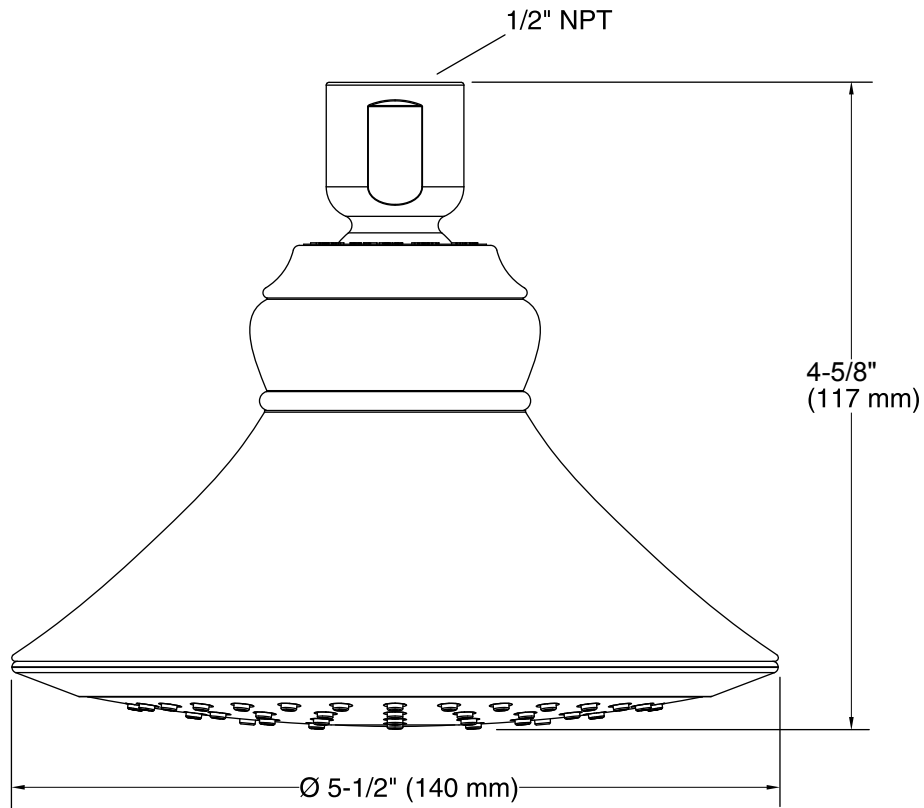

Features

- Catalyst air-induction technology maximizes the air/water mix for a powerful, even flow.
- MasterClean™ sprayface with 48 nozzles delivers a more focused coverage of large water droplets.
- Optimized sprayface minimizes wasteful overspray and increases cleaning and hair-rinsing performance.
- 2.0 gpm (gallons per minute) flow rate.
- 1/2-inch NPT connection.
- Coordinates with Revival faucets and accessories.
- Showerarm and flange not included.

Installation

- Wall-mount

Recommended Products/Accessories

- K-16133 Shower Arm
- K-7397 Shower Arm and Flange

Codes/Standards

ASME A112.18.1/CSA B125.1
DOE - Energy Policy Act 1992
EPA WaterSense®

KOHLER® Faucet Lifetime Limited Warranty

Technical Information

All product dimensions are nominal.

Showerhead/Body Spray:

Rated maximum flow: 2 gal/min (7.6 l/min)

Notes

Install this product according to the installation guide.