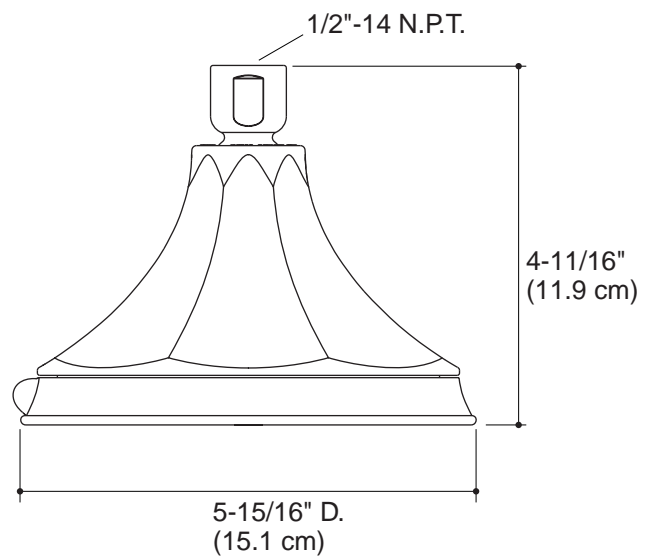

K-444

Product Diagram