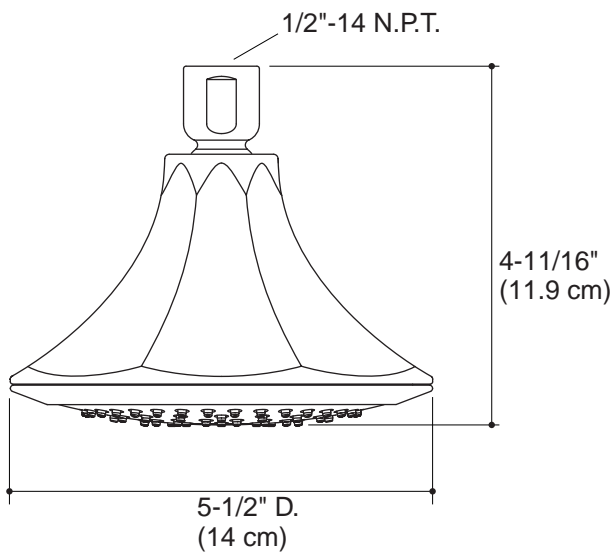

MEMOIRS®

Installation Notes

Install this product according to the installation guide.

K-457