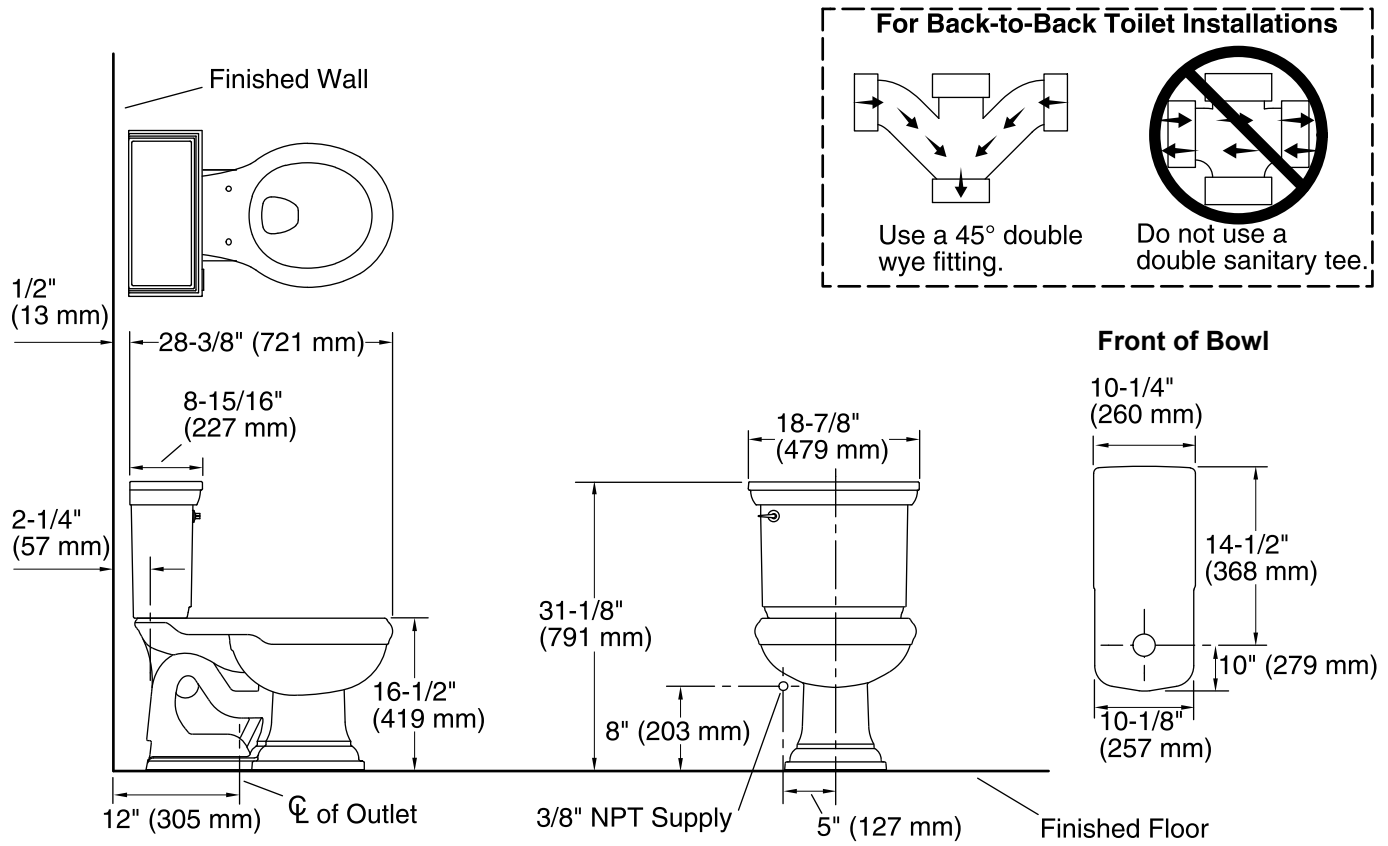

Features

- Vitreous china.
- Two-piece toilet.
- Comfort Height® Round-front bowl.
- Includes left-hand polished chrome trip lever.
- 1.28 gpf (4.8 lpf).
- 2-1/8" (54 mm) fully glazed trapway.
- 12" (305 mm) rough-in.
- Less seat and supply.
- 11-1/2" (292 mm) x 8-3/4" (222 mm) water area.
- 28-3/8" (721 mm) x 18-7/8" (479 mm) x 31-1/8" (790 mm).
- Floor mount / Floor outlet.
- Insuliner® tank liner included.

Components

Product includes:

- K-4387 Round-Front Bowl
- K-4434-U Toilet Tank

Additional included component/s: Tank cover, Trip lever, Bolt cap accessory pack, and Tank accessory pack.

Codes/Standards

ASME A112.19.2/CSA B45.1
DOE - Energy Policy Act 1992
EPA WaterSense®
California Energy Commission (CEC)

Technical Information

All product dimensions are nominal.

- Toilet type: Two-piece, Floor-mount
- Waste Outlet: Floor
- Bowl shape: Round front
- Flush type: AquaPiston
- Trap passageway: 2-1/8" (54 mm)
- Water Consumption
 - Full: 1.28 gpf (4.8 lpf)
- Water surface size: 11-1/2" x 8-3/4" (292 mm x 222 mm)
- Rim to water surface: 6-1/8" (156 mm)
- Rough-in: 12" (305 mm)
- Seat-mounting holes: 5-1/2" (140 mm)

Notes

- Install this product according to the installation instructions.
- For back-to-back toilet installations: Use only a 45° double wye fitting.