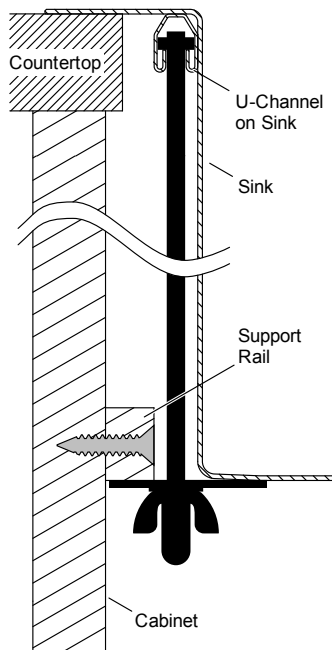

33" x 22" x 9-5/16" top-mount/under-mount double-equal bowl kitch
K-3820-1-NA

Older Styles

1223198-8-D

© 2014 Kohler Co.