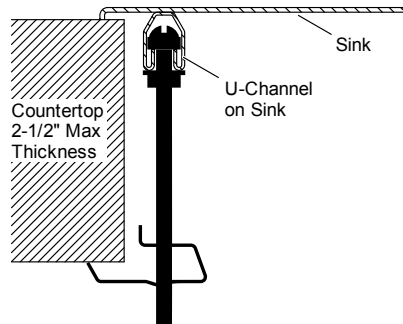

33" x 22" x 9-5/16" top-mount/under-mount double-equal bowl kitch
K-3820-1-NA

Older Styles

1223198-8-D

© 2014 Kohler Co.