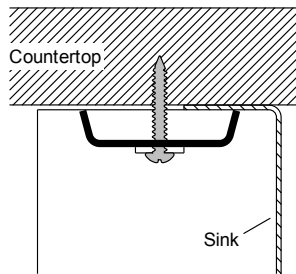

33" x 22" x 9-5/16" top-mount/under-mount double-equal bowl kitch
K-3820-1-NA

Older Styles

1223198-8-D

© 2014 Kohler Co.