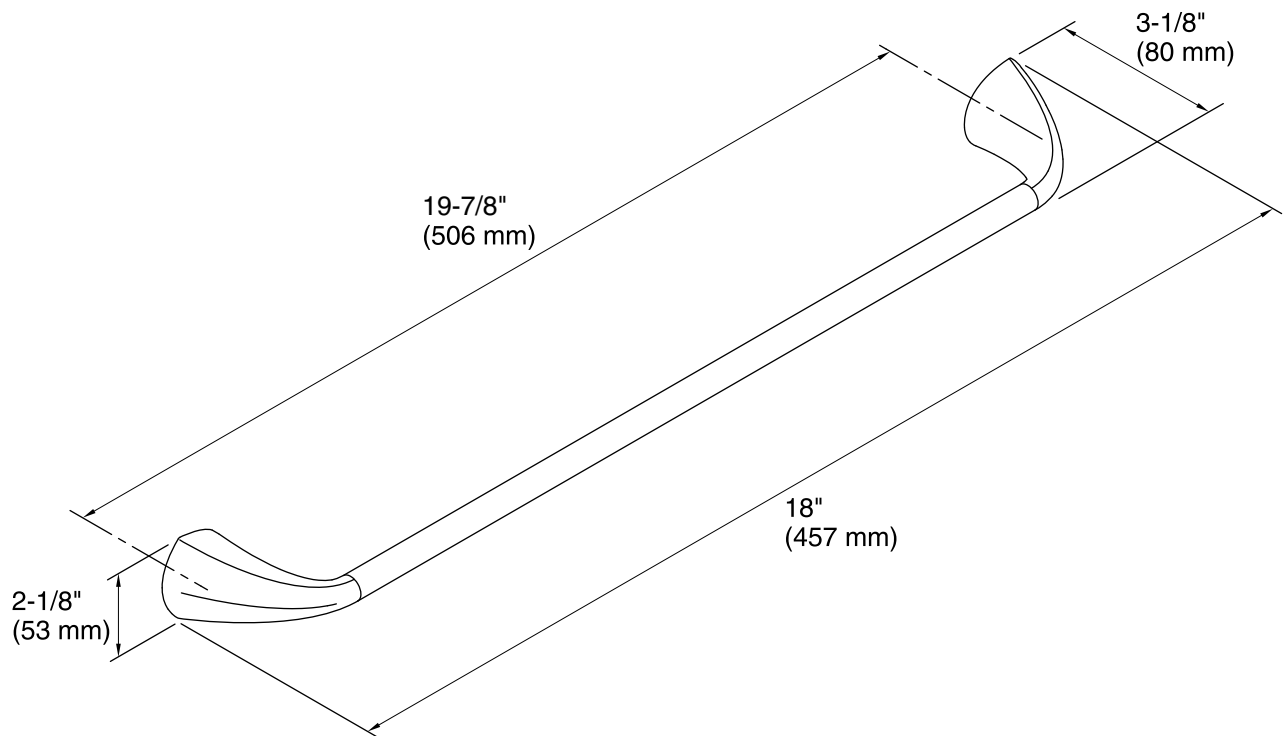

Technical Information

All product dimensions are nominal.

Notes

Install this product according to the installation guide.

CAUTION: Risk of personal injury. Do not install these products in any area where they are likely to be used inadvertently as a grab bar or support bar. These products are not designed or intended for use as a grab bar or support bar.