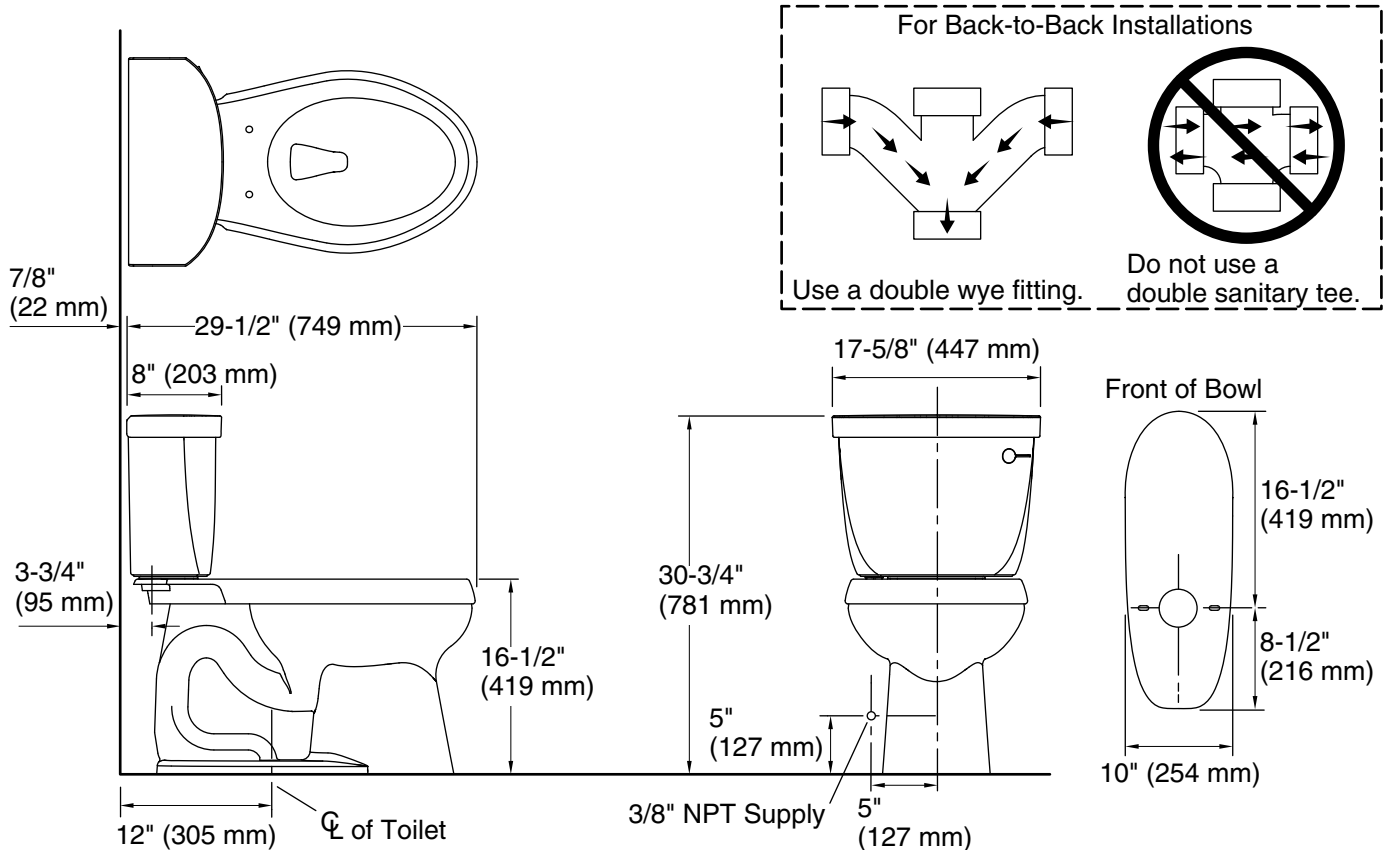

Cimarron® Comfort Height®

two-piece elongated 1.6 gpf toilet
K-3589-RA

Features

- Two-piece toilet.
- Elongated bowl offers added room and comfort.
- Comfort Height® feature offers chair-height seating that makes sitting down and standing up easier for most adults.
- 1.6 gallons per flush (gpf).
- Right-hand Polished Chrome trip lever included.
- Combination consists of the K-4309 bowl and the K-4418-RA tank.
- Coordinates with other products in the Cimarron collection.

Installation

- Seat and supply line not included. Standard 12-inch rough-in.
- DryLock™ System saves installation time and helps prevent water leakage.

Recommended Products/Accessories

- K-4636 Cachet® Quiet-Close™ Elongated Toilet Seat
- K-5588 Purefresh® Elongated Toilet Seat
- K-4108 C³®-230 Elongated cleansing toilet seat
- K-5420 Low-Profile Bolt Caps
- K-9466-R Right-Hand Trip Lever
- K-9470-R Right-Hand Trip Lever
- 1023457 Wax Ring/Hardware Kit
- 1265114 Connector Hose
- K-23726 Drain treatment
- K-23734 Toilet bowl cleaner & disinfectant
- K-23724 Toilet cleaner & disinfectant

Color	Code	Description
	0	White
	96	Biscuit

Cimarron® Comfort Height®
two-piece elongated 1.6 gpf toilet
K-3589-RA

Technical Information

All product dimensions are nominal.

- Toilet type: Two-piece, Floor-mount
- Waste Outlet: Floor
- Bowl shape: Elongated
- Flush type: AquaPiston®
- Trap passageway: 2-1/8" (54 mm)
- Water Consumption
 - Full: 1.6 gpf (6 lpf)
- Water surface size: 10-1/2" x 7-1/8" (267 mm x 181 mm)
- Rim to water surface: 6-1/8" (156 mm)
- Rough-in: 12" (305 mm)
- Seat-mounting holes: 5-1/2" (140 mm)