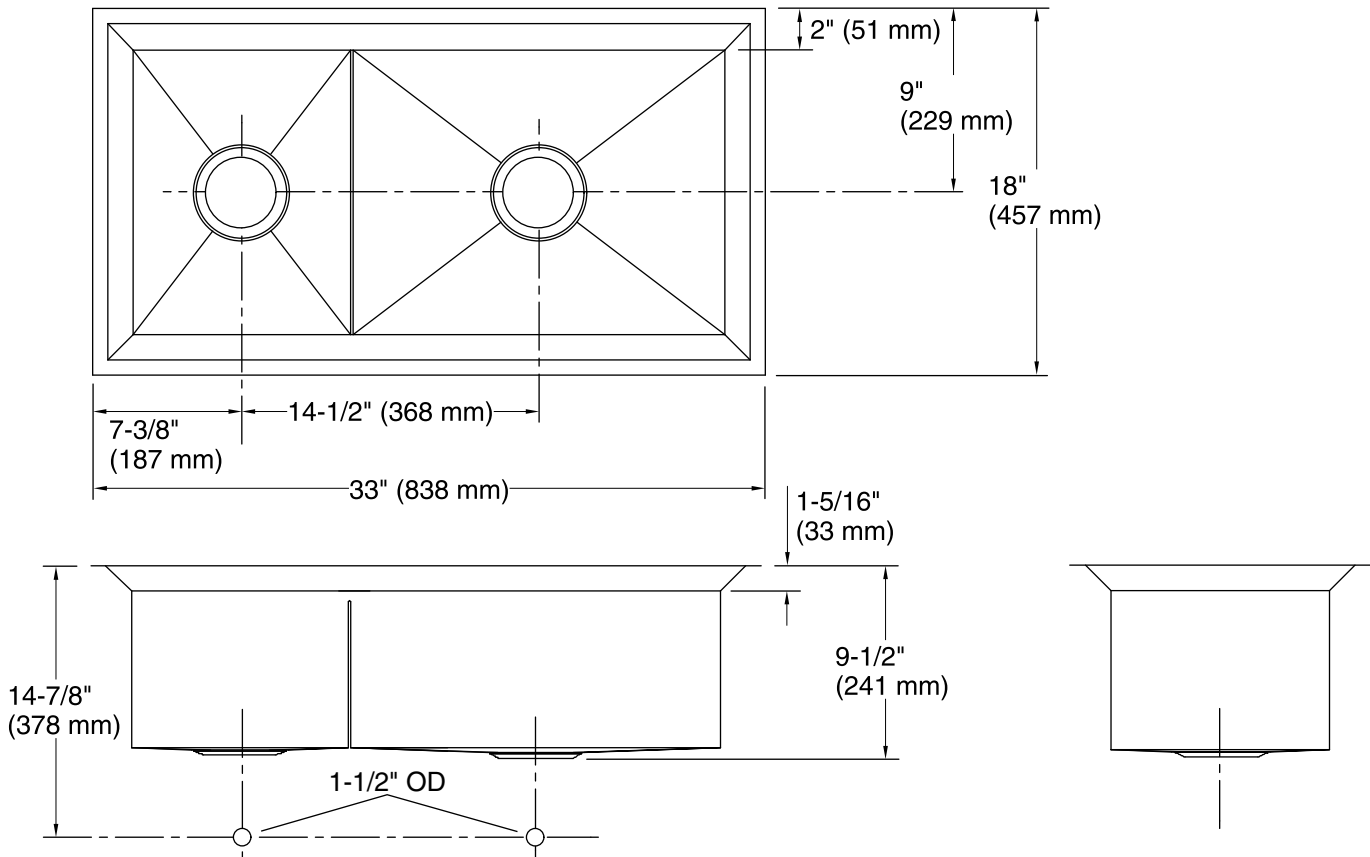

Poise®
Under-mount Kitchen Sink
K-3389

Features

- Fits minimum 36-inch apron sink base cabinet.
- 16-gauge stainless steel.
- Under-mount.
- Double (large/medium) compartment.
- With SilentShield® sound-absorption technology.
- 33" (838 mm) x 18" (457 mm)

See website for detailed warranty information.

Technical Information

All product dimensions are nominal.

Bowl configuration:	Large/medium
Installation:	Under-mount
Bowl area (Left)	Length: 10-11/16" (271 mm) Width: 14" (356 mm) Bowl depth: 9-1/8" (232 mm)
Bowl area (Right)	Length: 18-3/16" (462 mm) Width: 14" (356 mm) Bowl depth: 9-1/8" (232 mm)
Drain hole:	3-5/8" (92 mm)
Template:	1021992-7, required, included