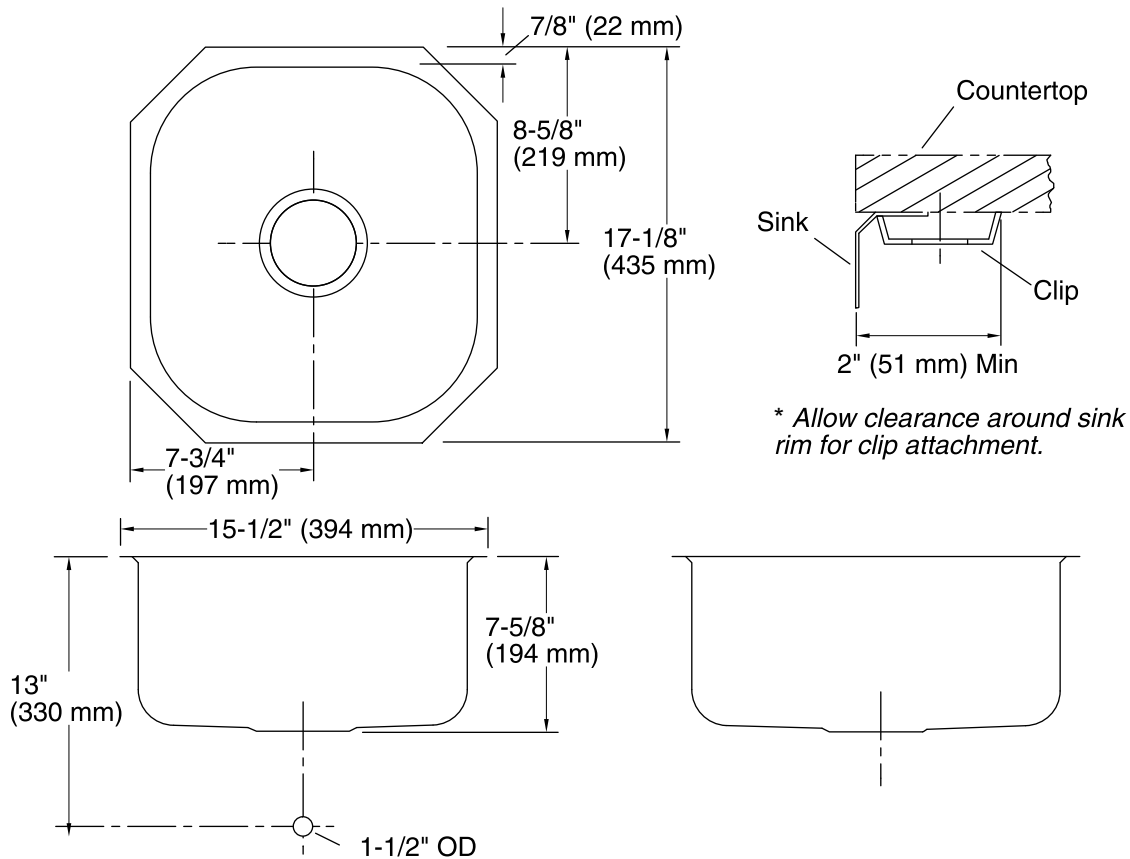

Undertone®
Under-mount Kitchen Sink
K-3336

Features

- 21-inch minimum base cabinet width.
- Single bowl.
- 7-1/2-inch depth.
- No faucet holes.
- SilentShield® sound-absorption technology offers quieter performance.
- Includes installation hardware.

Material

- 18-gauge stainless steel.

Installation

- Under-mount

Codes/Standards

ASME A112.19.3/CSA B45.4

**Lifetime Limited Warranty for
KOHLER® Stainless Steel Sinks**

See website for detailed warranty information.

Technical Information

All product dimensions are nominal.

Installation:	Under-mount, Under-mount
Bowl area (Center)	Length: 13-3/4" (349 mm) Width: 15-3/8" (391 mm) Bowl depth: 7-1/2" (191 mm) Water depth: 7-1/2" (191 mm)
Template:	113197-7, required, included