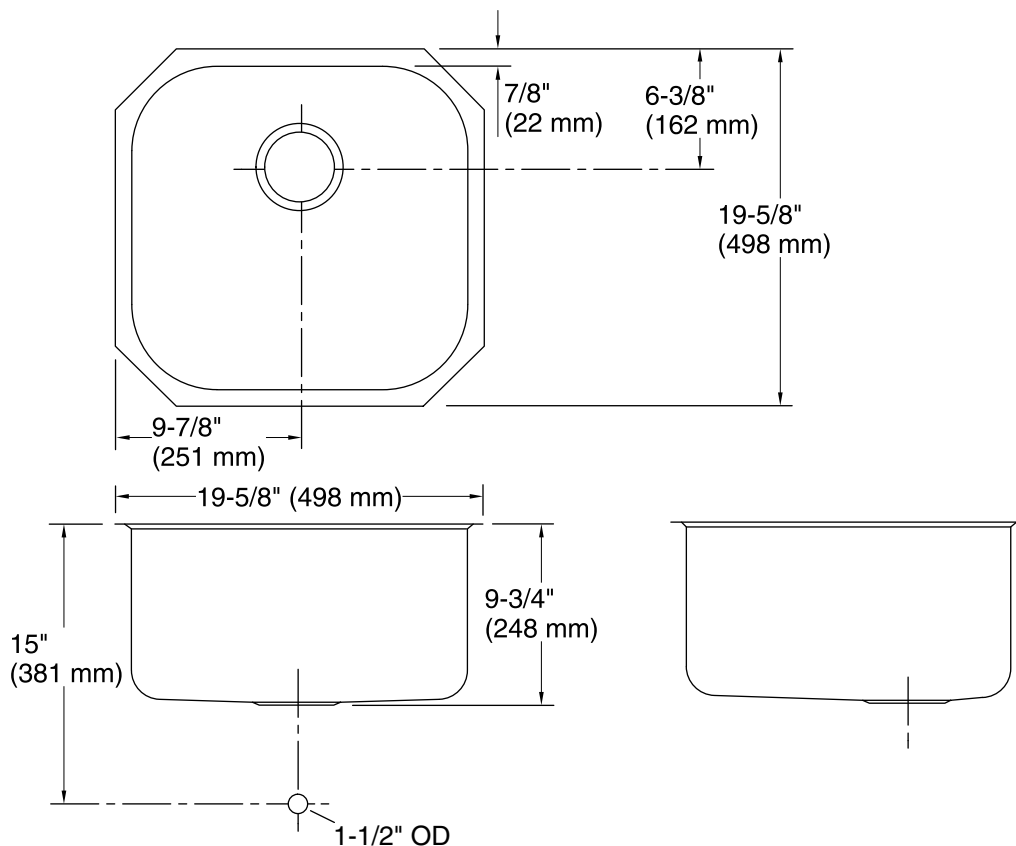

KOHLER®

Undertone®
Under-mount Sink
K-3335

Features

- 24-inch minimum base cabinet width.
- 18-gauge stainless steel.
- Under-mount.
- Single bowl.
- Rounded bowl.
- With SilentShield® sound-absorption technology.
- 19-5/8" (499 mm) x 19-5/8" (499 mm)

Optional Accessories

- K-3191 Sink Rack
- K-8801 Sink Strainer
- K-8813 Manual Sink Strainer with Tailpiece
- K-8814 Sink Strainer

Components

- Product includes:
- 91915 Hardware Kit

Codes/Standards

ASME A112.19.3/CSA B45.4

Lifetime Limited Warranty for KOHLER® Stainless Steel Sinks

See website for detailed warranty information.

Technical Information

All product dimensions are nominal.

Bowl configuration:	Single
Installation:	Under-mount, Under-mount
Bowl area (Only)	Length: 17-7/8" (454 mm) Width: 17-7/8" (454 mm) Bowl depth: 9-1/2" (241 mm)
Drain hole:	3-5/8" (92 mm)
Template:	113196-7, required, included