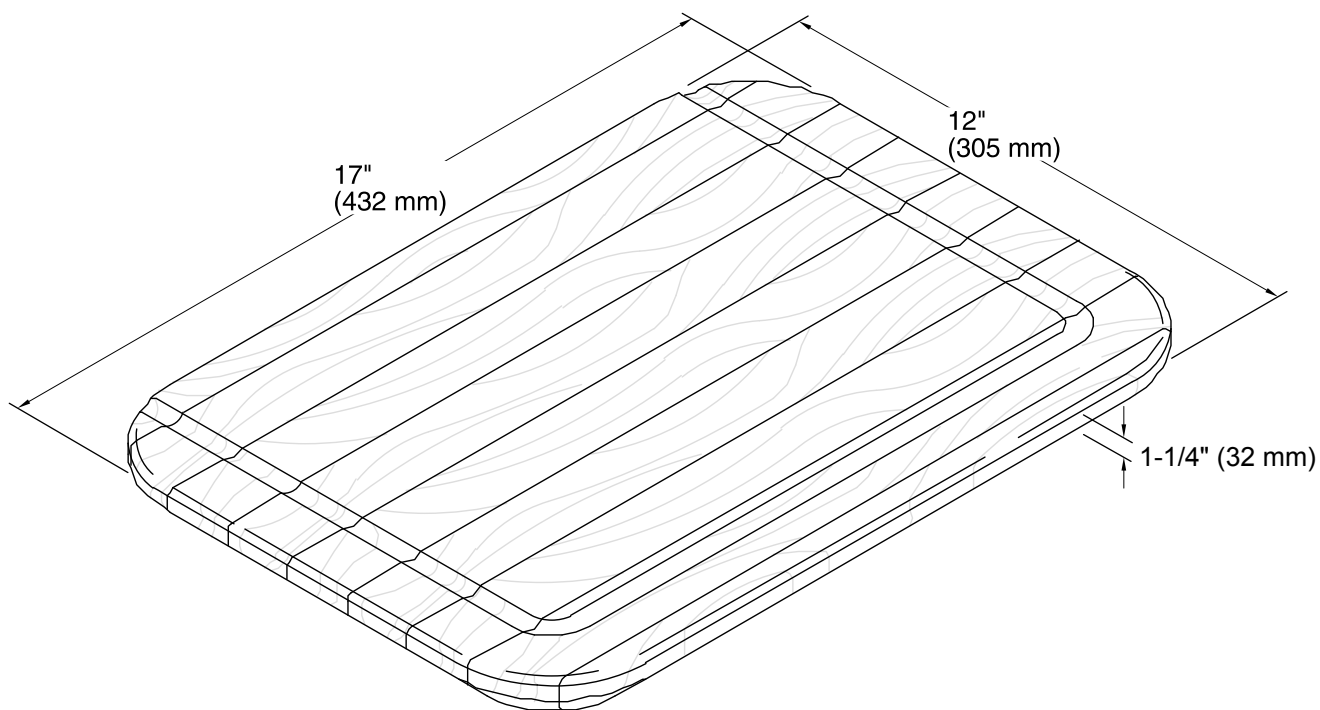

## Features

- Fits over the K-3206 Ballad kitchen sink, K-6584 and K-6585 Iron/Tones kitchen sinks, K-3346 Toccata kitchen sink, and K-3168, K-3171, K-3174, K-3177, K-3330, K-3331, K-3332, K-3350, K-3351, K-3352, and K-3353 Undertone kitchen sinks.
- Durable hardwood construction.
- Rim channel collects liquids for easy cleanup.
- Provides a workstation for quick and easy food prepping.

## Technical Information

All product dimensions are nominal.