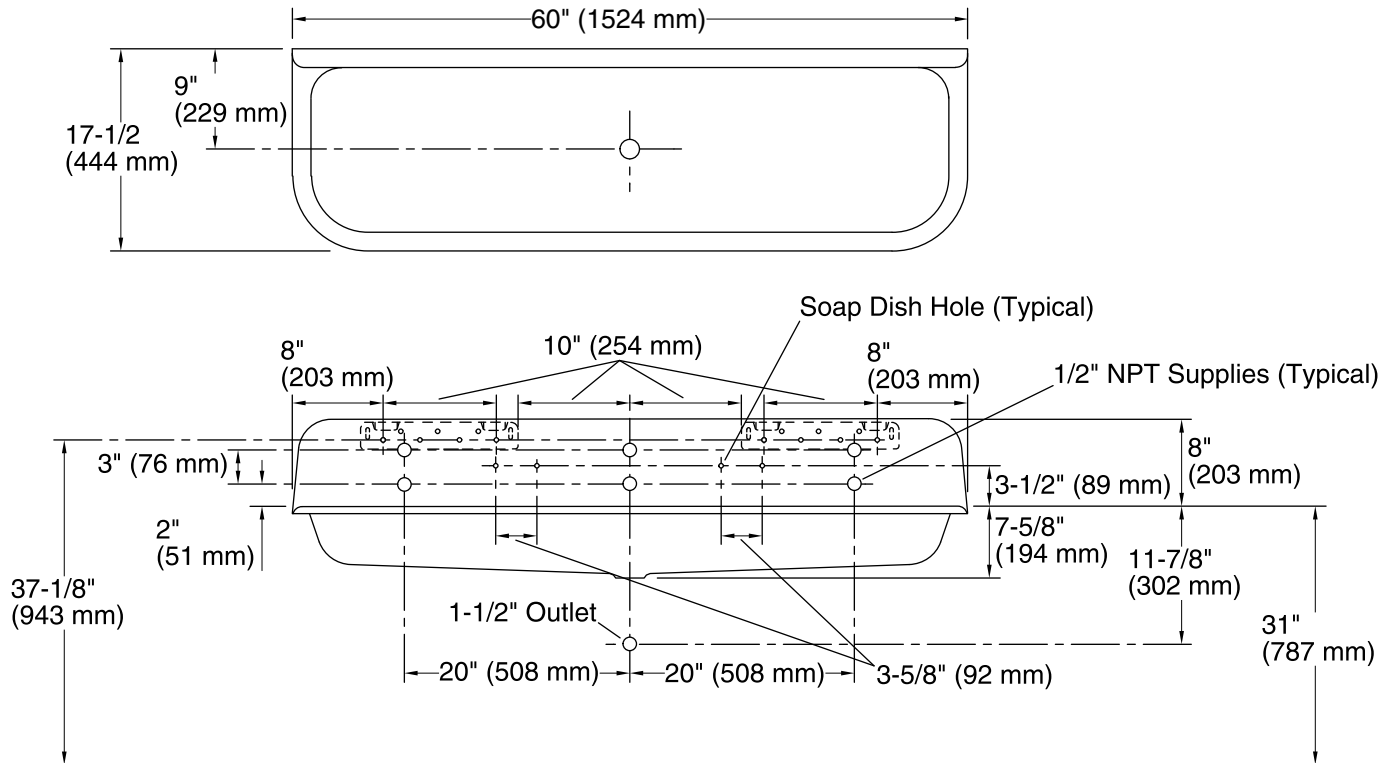

Technical Information

All product dimensions are nominal.

Bowl configuration:	Single
Installation:	Wall-mount
Bowl area (Only)	Length: 56" (1422 mm) Width: 14" (356 mm) Water depth: 7" (178 mm)
Number of deck holes:	6
Faucet hole(s):	1-1/2" (38 mm)
Soap/Lotion hole:	5/16" (8 mm)
Drain hole:	2-1/8" (54 mm)

Notes

Install this product according to the installation instructions.