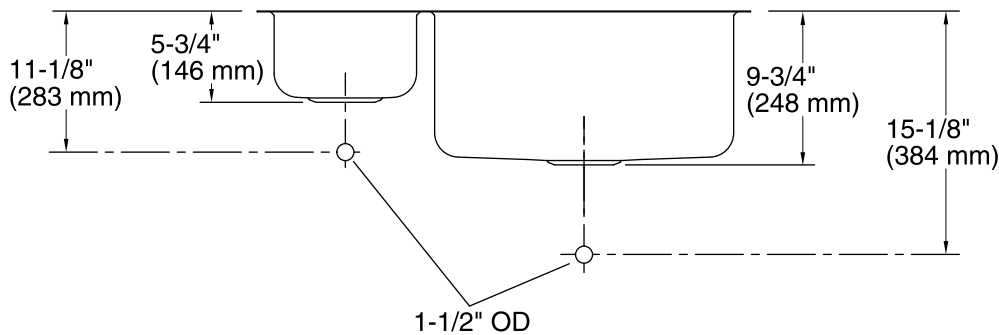

Technical Information

All product dimensions are nominal.

Bowl configuration:	High-low
Installation:	Under-mount
Bowl area (Left)	Length: 9" (229 mm) Width: 15-3/4" (400 mm) Bowl depth: 5-1/2" (140 mm) Water depth: 5-1/2" (140 mm)
Bowl area (Right)	Length: 19" (483 mm) Width: 15-3/4" (400 mm) Bowl depth: 9-1/2" (241 mm) Water depth: 9-1/2" (241 mm)
Drain hole:	3-3/4" (94 mm)
Template:	Under-mount, 1221369-7, required, included

Notes

Install this product according to the installation guide.