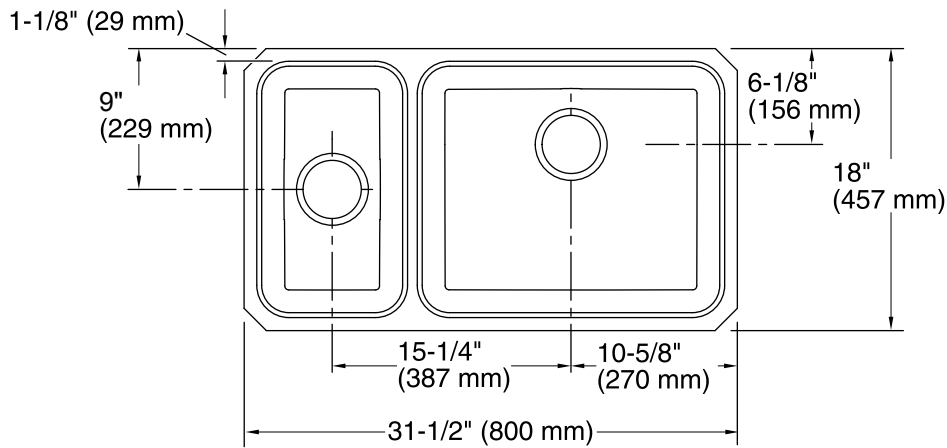

* Allow clearance around sink rim for clip attachment.