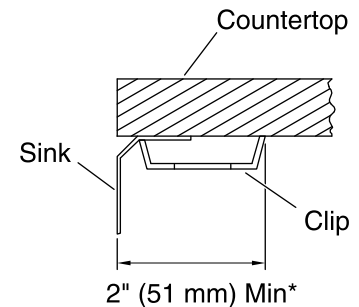

* Allow clearance around sink rim for clip attachment.