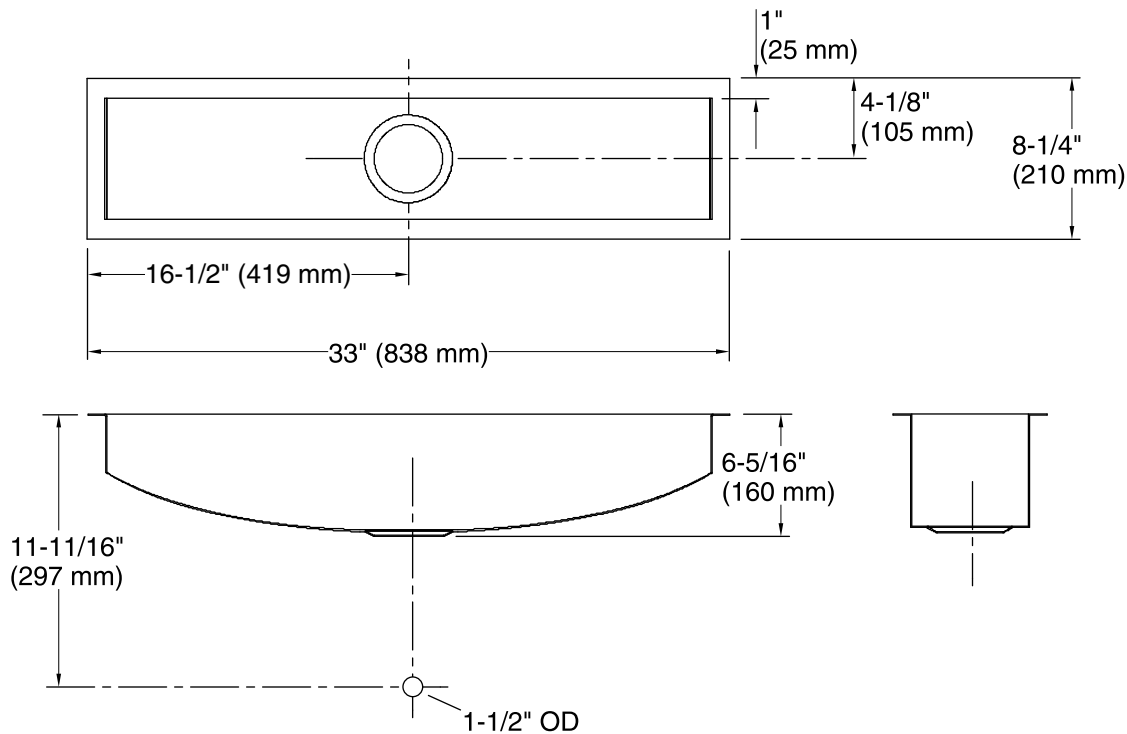

Undertone®
Under-mount Kitchen Sink
K-3155

Features

- 36-inch minimum base cabinet width.
- 16-gauge stainless steel.
- Under-mount.
- Single compartment.
- With SilentShield® sound-absorption technology.
- 33" (838 mm) x 8-1/4" (216 mm)

Optional Accessories

- K-2989 Hardwood Countertop Cutting Board
- K-8801 Sink Strainer

Components

Product includes:

- K-3127 Storage Basket
- K-3136 Sink Rack
- 91915 Hardware Kit

ADA

Codes/Standards

- ASME A112.19.3/CSA B45.4
- ADA
- ICC/ANSI A117.1

**Lifetime Limited Warranty for
KOHLER® Stainless Steel Sinks**

See website for detailed warranty information.

Technical Information

All product dimensions are nominal.

Bowl configuration:	Single
Installation:	Under-mount, Under-mount
Bowl area (Only)	Length: 31" (787 mm) Width: 6-1/4" (159 mm) Bowl depth: 6-5/16" (160 mm)
Drain hole:	3-5/8" (92 mm)
Template:	1022025-7, required, included