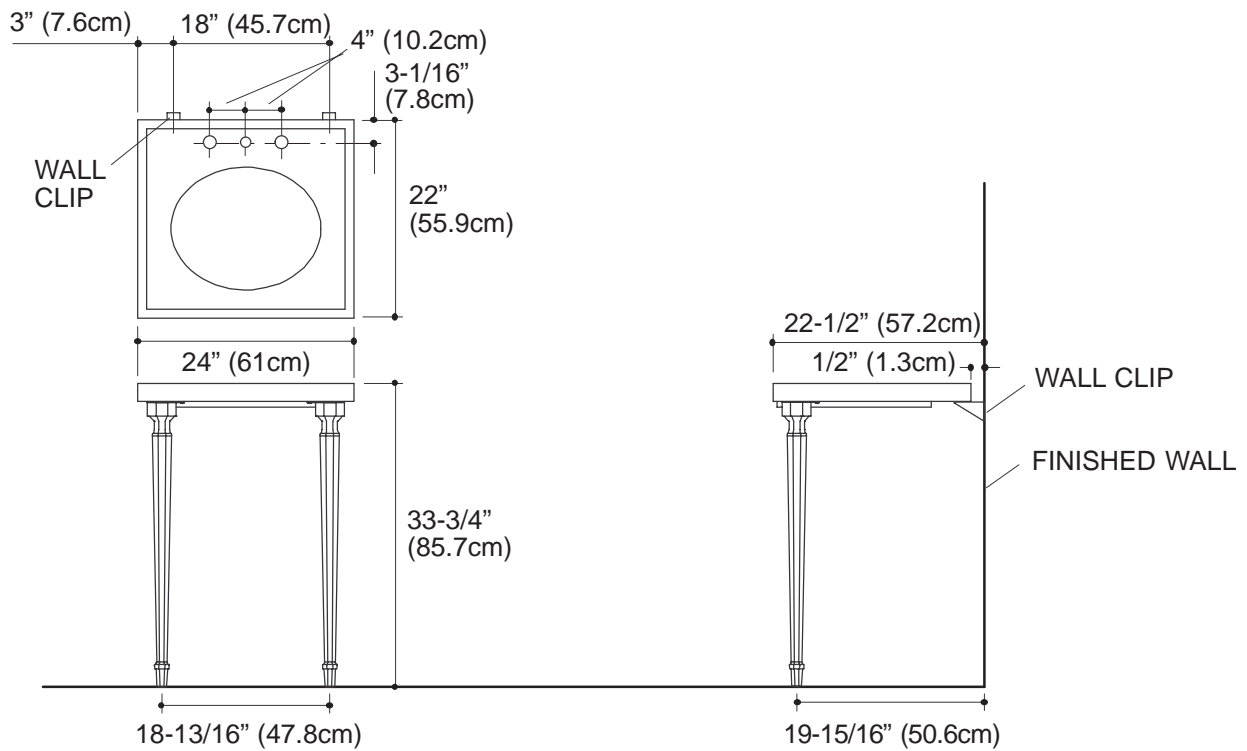

MARBLE CONSOLE TABLE

K-3023

FEATURES

- 24" (61cm) x 22" (55.9cm) x 33-3/4" (85.7cm)
- Italian Marble
- Pre-cut for Caxton 17" (43.2cm) x 14" (35.6cm) undercounter lavatory (required)
- Pre-drilled for 8" (20.3cm) widespread faucet

| Required Accessories | | | |
|----------------------|--|----------------------------------|---|
| K-9699 | 24" (61cm) Frame Kit | <input type="checkbox"/> NA | |
| K-2210-G | Caxton 17" (43.2cm) x 14" (35.6cm) undercounter lavatory with glazed underside | <input type="checkbox"/> 0 White | <input type="checkbox"/> 7 Black Black™ |
| K-6839 * | Kathryn Octagonal Brass Legs | <input type="checkbox"/> CP | <input type="checkbox"/> Other_____ |
| K-2317-AF * | Kathryn Octagonal Fireclay/French Gold Brass Legs | <input type="checkbox"/> 0 White | <input type="checkbox"/> Other_____ |
| K-2317-BN * | Kathryn Octagonal Fireclay/Brushed Nickel Brass Legs | <input type="checkbox"/> 0 White | <input type="checkbox"/> Other_____ |
| K-2317-CP * | Kathryn Octagonal Fireclay/Polished Chrome Legs | <input type="checkbox"/> 0 White | <input type="checkbox"/> Other_____ |
| K-2317-SN * | Kathryn Octagonal Fireclay/Polished Nickel Legs | <input type="checkbox"/> 0 White | <input type="checkbox"/> Other_____ |
| K-2318 * | Kathryn Square Fireclay Legs | <input type="checkbox"/> 0 White | <input type="checkbox"/> Other_____ |

* Only one set of legs is required.

PRODUCT SPECIFICATION:

The console table shall be 24" (61cm) in length, 22" (55.9cm) in width and 33-3/4" (85.7cm) in height. Console table shall be made of Italian Marble. Console table shall be pre-cut for Caxton 17" (43.2cm) x 14" (35.6cm) undercounter lavatory. Console table shall be pre-drilled for 8" (20.3cm) widespread faucet. Console table shall be Kohler Model K-3023-_____.

INSTALLATION NOTES

Refer to installation instructions included with K-9699 before beginning installation.

Product is installed with 1/2" (1.3cm) gap between wall and console table.

PRODUCT DIAGRAM