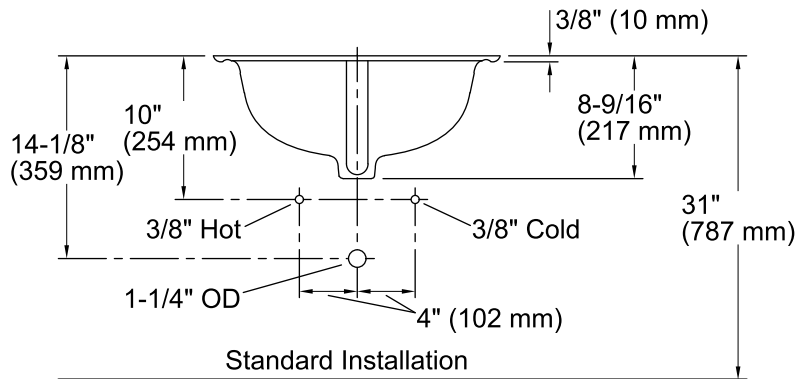

Features

- KOHLER cast iron.
- Under-mount.
- Rectangular basin.
- With overflow.
- Can accommodate single-hole center-mount or widespread faucet.
- 8-inch centers.
- 16" (406 mm) x 12" (305 mm)

Recommended Accessories

K-8998 P-Trap

Components

Additional included component/s: 1193643 Basin Clamps.

ADA

Codes/Standards

ASME A112.19.1/CSA B45.2
ADA
ICC/ANSI A117.1

KOHLER® Lifetime Limited Warranty for Cast Iron Components

See website for detailed warranty information.

Available Color/Finishes

Color tiles intended for reference only.

Color	Code	Description
-------	------	-------------

	0	White
	96	Biscuit
	47	Almond

Technical Information

All product dimensions are nominal.

- Bowl configuration: Single
 Installation: Under-mount
 Bowl area (Only) Length: 16" (406 mm)
 Width: 12" (305 mm)
 Water depth: 5" (127 mm)
 Number of deck holes: 3
 Drain hole: 1-11/16" (43 mm)
 Template: 114409-7, required, included