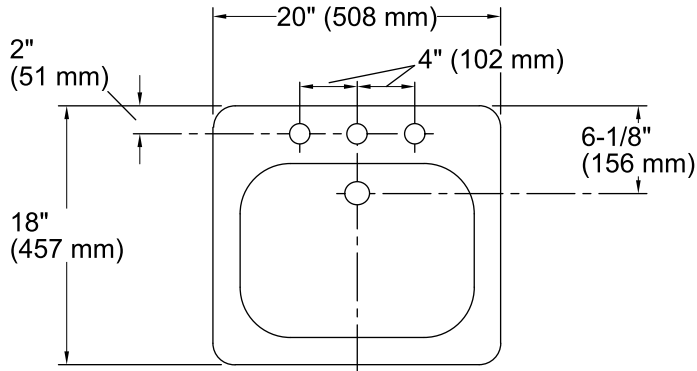

Features

- KOHLER cast iron.
- Under-mount.
- Rectangular basin.
- With overflow.
- Can accommodate single-hole center-mount or widespread faucet.
- 8-inch centers.
- 16" (406 mm) x 12" (305 mm)

Recommended Accessories

K-8998 P-Trap

Components

Additional included component/s: 1193643 Basin Clamps.

ADA

Codes/Standards

ASME A112.19.1/CSA B45.2
ADA
ICC/ANSI A117.1

KOHLER® Lifetime Limited Warranty for Cast Iron Components

See website for detailed warranty information.

Available Color/Finishes

Color tiles intended for reference only.

Color	Code	Description
-------	------	-------------

	0	White
	96	Biscuit
	47	Almond

Technical Information

All product dimensions are nominal.

- Bowl configuration: Single
 Installation: Under-mount
 Bowl area (Only) Length: 16" (406 mm)
 Width: 12" (305 mm)
 Water depth: 5" (127 mm)
 Number of deck holes: 3
 Drain hole: 1-11/16" (43 mm)
 Template: 114409-7, required, included