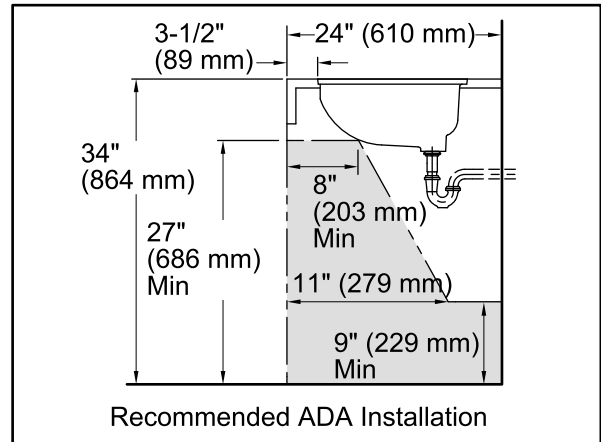

Features

- KOHLER cast iron.
- Under-mount.
- Rectangular basin.
- With overflow.
- Can accommodate single-hole center-mount or widespread faucet.
- 8-inch centers.
- 16" (406 mm) x 12" (305 mm)

Recommended Accessories

K-8998 P-Trap

Components

Additional included component/s: 1193643 Basin Clamps.

ADA

Codes/Standards

ASME A112.19.1/CSA B45.2
ADA
ICC/ANSI A117.1

KOHLER® Lifetime Limited Warranty for Cast Iron Components

See website for detailed warranty information.

Available Color/Finishes

Color tiles intended for reference only.

Color	Code	Description
-------	------	-------------

	0	White
	96	Biscuit
	47	Almond

Technical Information

All product dimensions are nominal.

- Bowl configuration: Single
 Installation: Under-mount
 Bowl area (Only) Length: 16" (406 mm)
 Width: 12" (305 mm)
 Water depth: 5" (127 mm)
 Number of deck holes: 3
 Drain hole: 1-11/16" (43 mm)
 Template: 114409-7, required, included