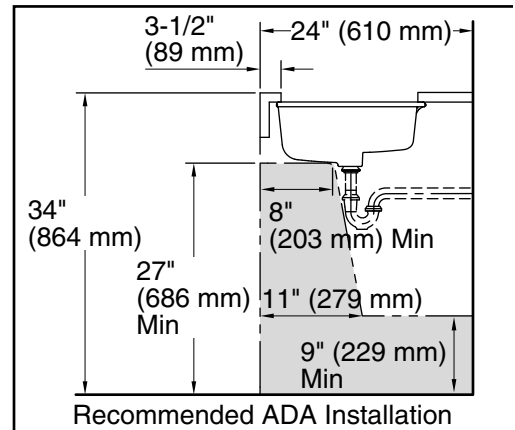

### Technical Information

All product dimensions are nominal.

Bowl configuration:	Single
Bowl area (Only):	Length: 17-1/4" (438 mm) Width: 13" (330 mm) Water depth: 3-1/8" (79 mm)
With overflow:	Yes
Drain hole:	1-3/4" (44 mm)
Template:	1109226-7, required, not included