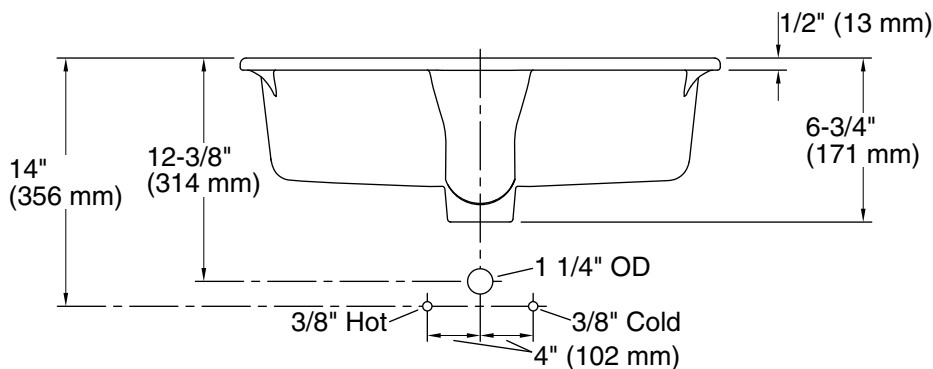

### Technical Information

All product dimensions are nominal.

Bowl configuration:	Single
Bowl area (Only):	Length: 17-1/4" (438 mm) Width: 13" (330 mm) Water depth: 3-1/8" (79 mm)
With overflow:	Yes
Drain hole:	1-3/4" (44 mm)
Template:	1109226-7, required, not included