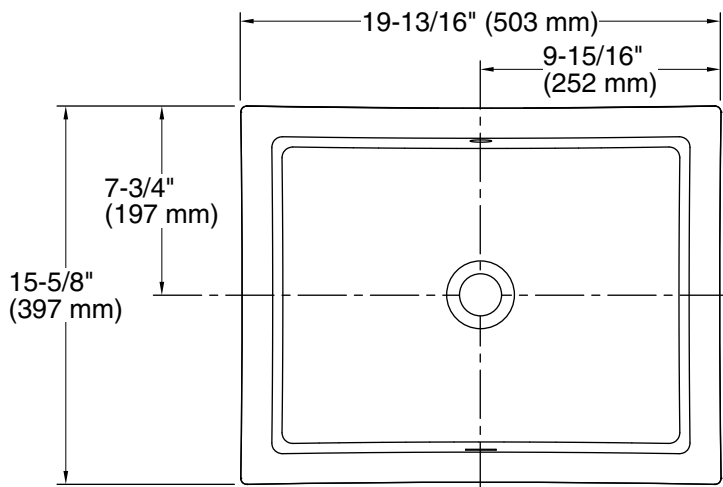

### Technical Information

All product dimensions are nominal.

Bowl configuration:	Single
Bowl area (Only):	Length: 17-1/4" (438 mm) Width: 13" (330 mm) Water depth: 3-1/8" (79 mm)
With overflow:	Yes
Drain hole:	1-3/4" (44 mm)
Template:	1109226-7, required, not included