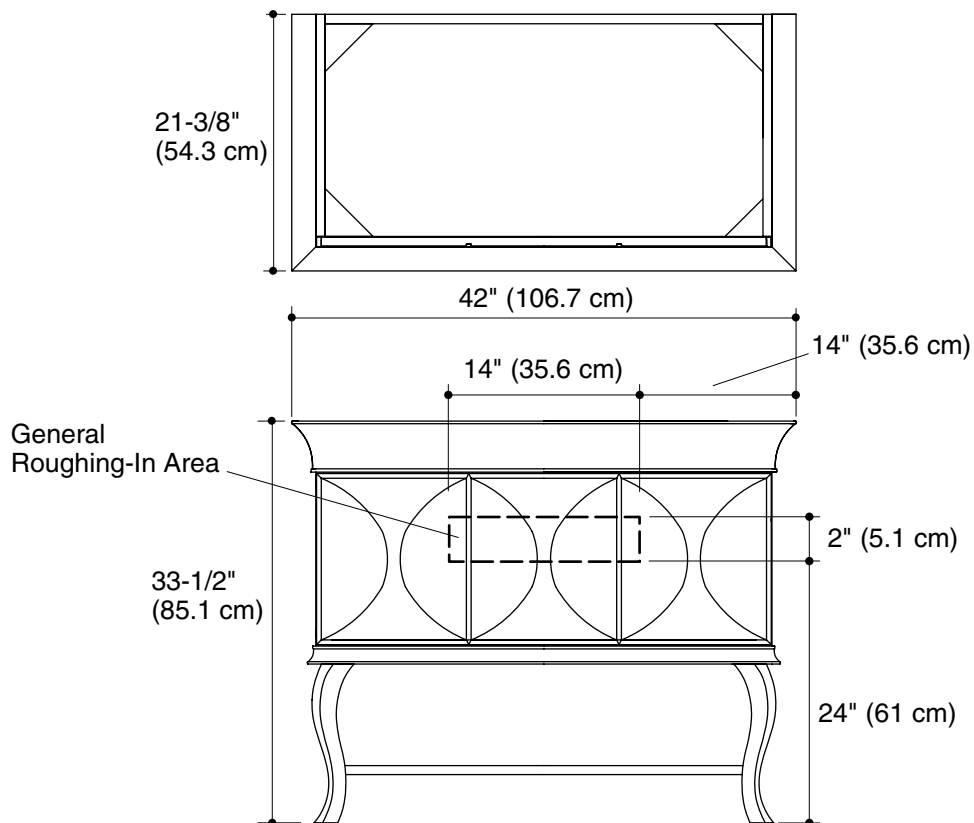

PROVINITY™

Technical Information

Furniture*:	
Drawer	35-3/4" (90.8 cm) x 17" (43.2 cm) x 6" (15.2 cm)
* Approximate measurements for comparison only.	

Installation Notes

Install this product according to the installation guide.

Decorative cabinet hardware is supplied. Refer to the Kohler bath accessories line for additional decorative cabinet hardware to complement your vanity.

Product Diagram