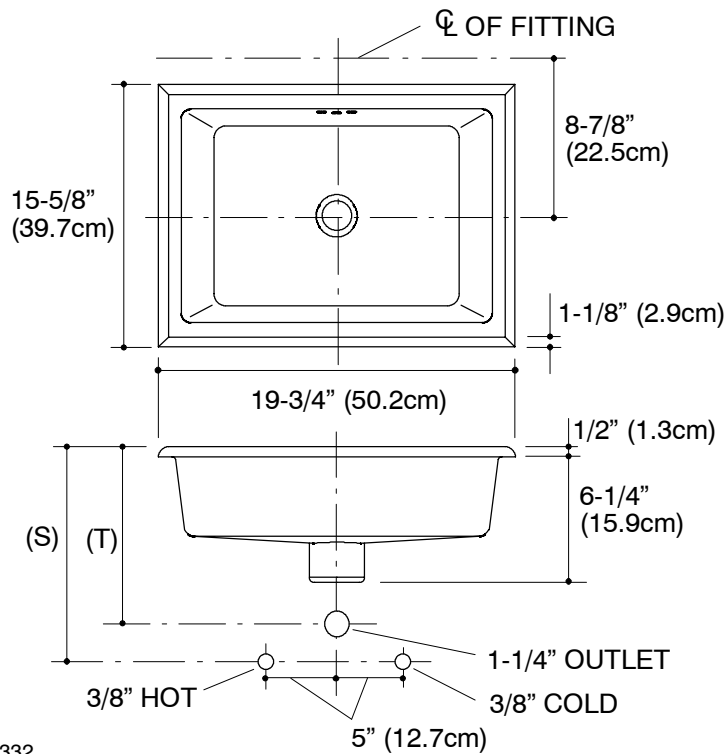

#### PRODUCT SPECIFICATION:

The undercounter lavatory shall be 17" (43.2cm) in length, and 13" (33cm) in width. Lavatory shall be made of vitreous china. Lavatory shall include 52047 clamp assembly. Lavatory shall be Kohler Model K-2330-\_\_\_\_\_-\_\_\_\_\_.

## PRODUCT INFORMATION

| Fixture*:          |                      | basin area                   | water depth        |
|--------------------|----------------------|------------------------------|--------------------|
| K-2330<br>K-2330-G |                      | 17" (43.2cm)<br>x 13" (33cm) | 3" (7.6cm)         |
| K-2330-N           |                      | 17" (43.2cm)<br>x 13" (33cm) | 4-1/2"<br>(11.4cm) |
| Outlet             | 1-3/4" D.<br>(4.4cm) |                              |                    |

\* Approximate measurements for comparison only.

| Included Components: |           |
|----------------------|-----------|
| Basin clamp assembly | 52047     |
| Adhesive sealant     | 81489     |
| Cutout template      | 1006809-7 |

(T) Pop-up drain typically 12-7/8" (32.7cm).

(S) 14" (35.6cm) - Based on 12" (30.5cm) riser which may require cutting.