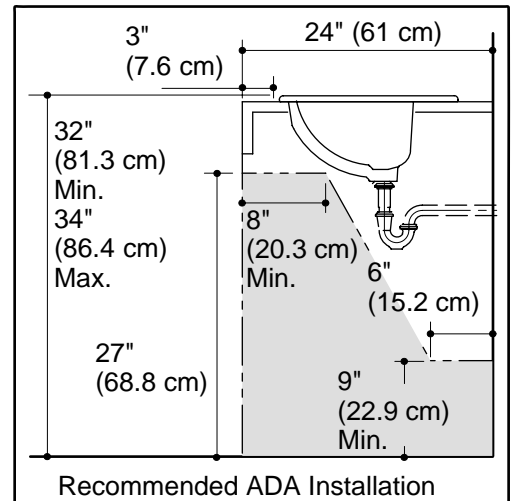

Product Diagram