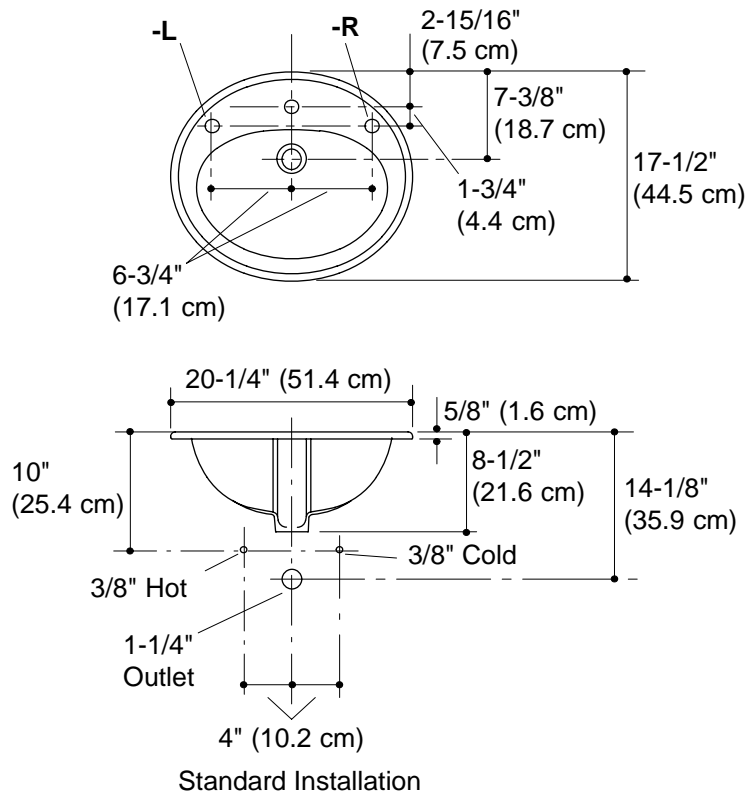

PENNINGTON™

Technical Information

ADA compliant			
Mexico products have an M after the first sequence of numbers (such as K-12345 M)			
Fixture*:		basin area	water depth
Lavatory		16" (40.6 cm) x 11" (27.9 cm)	4" (10.2 cm)
Outlet	1-3/4" D. (4.4 cm)		
* Approximate measurements for comparison only.			
Holes	Spout	Faucet	Soap dispenser
	1-3/8" D. (3.5 cm)		1-1/4" D. (3.2 cm)
Included Components:			
Cutout template		1002970-7	

Installation Notes

Install this product according to the installation guide.

NOTICE: Countertop manufacturer or cutter **must** use the cutout template provided with the product, or a current one provided by Kohler Co. (call 1-800-4-KOHLER). Kohler Co. is not responsible for cutout errors when the incorrect cutout template is used.

Standard Installation