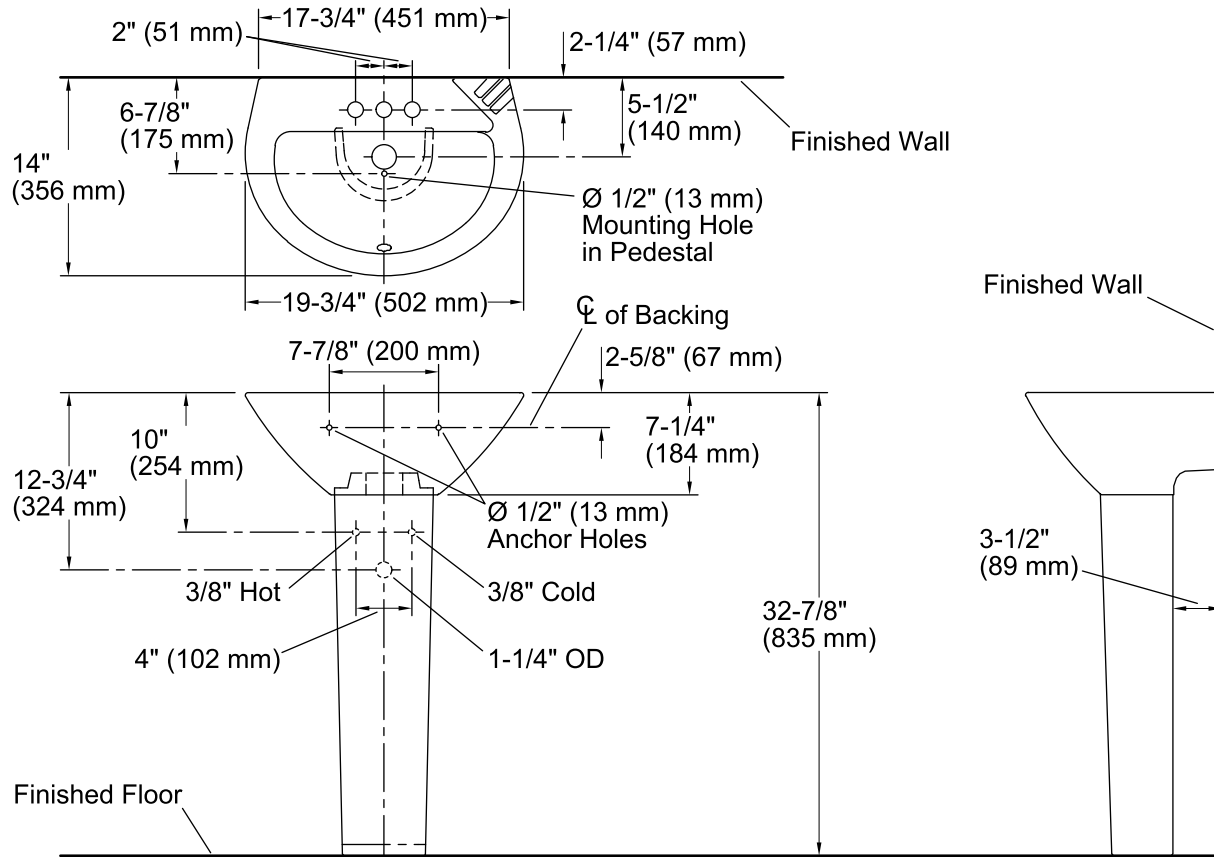

Features

- Vitreous china.
- Pedestal sink.
- D-shaped basin.
- Beveled basin ledge.
- 4-inch centers.
- 19-3/4" (502 mm) x 14" (356 mm) x 32-7/8" (835 mm)

Recommended Accessories

- K-8998 P-Trap
- K-7605-P Angle Supply with Stop (pair)

	0	White
	96	Biscuit
	47	Almond

Technical Information

All product dimensions are nominal.

Bowl configuration:	Single
Installation:	Pedestal
Bowl area (Only)	Length: 16" (406 mm) Width: 9" (229 mm) Water depth: 3-1/2" (89 mm)
Number of deck holes:	3
Faucet hole(s):	1-1/4" (32 mm)
Drain hole:	1-3/4" (44 mm)