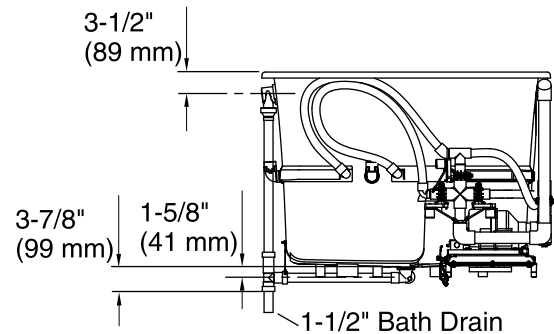

### Available Color/Finishes

*Color tiles intended for reference only.*

Color	Code	Description
-------	------	-------------

	0	White
	96	Biscuit

No change in measurement if connected with drain illustrated. (K-8150)

**NOTE:** Blower protrusion beyond the rim.

Blower Motor/Control Access  
34" (864 mm) W x  
15" (381 mm) H Max

### Technical Information

All product dimensions are nominal.

Installation: Drop-in, Under-mount  
 Drain location: Center  
 Basin area, bottom: 39-3/8" x 39-3/8" (1000 mm x 1000 mm)  
 Basin area, top: 44-5/8" x 44-5/8" (1133 mm x 1133 mm)  
 Weight: 150 lbs (68 kg)  
 Minimum floor load: 105 lbs/ft<sup>2</sup> (512.7 kg/m<sup>2</sup>)  
 Water depth: 27-1/2" (699 mm)  
 Water capacity: 171 gal (647.3 L)  
 Cutout: Drop-in, 47" x 47" (1194 mm x 1194 mm)  
 Electrical component rating: Blower: 240 V, 5 A, 50/60 Hz, 300 W  
 Blower speed: Variable