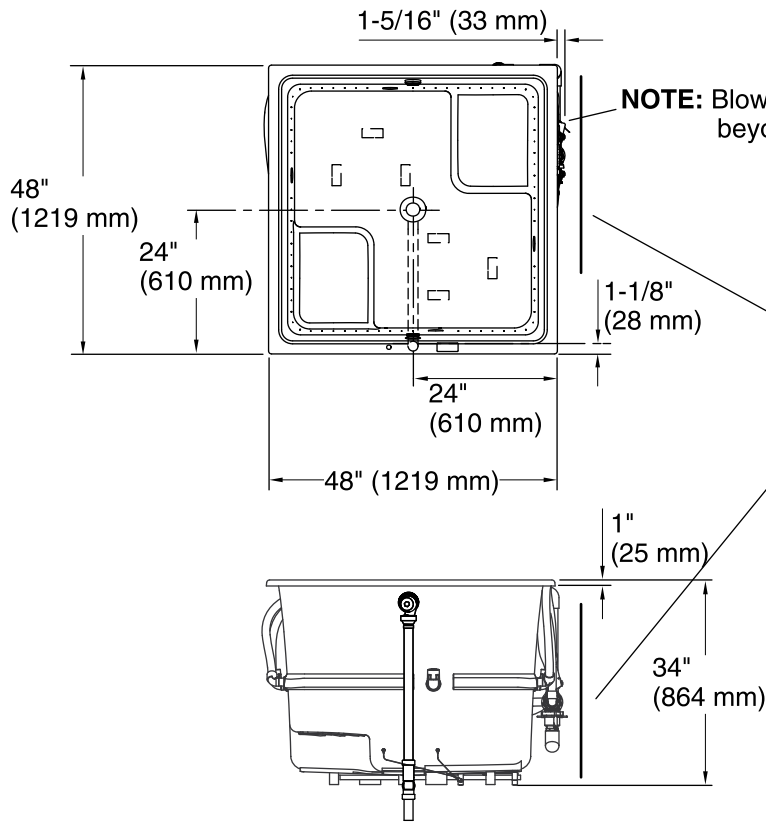

### Features

- Center drain.
- Spacious shape and extra deep bathing well accommodate up to two bathers.
- Two integral corner seats at 6-3/4" (171 mm) and 11-7/8" (302 mm) from bath floor.
- Chromatherapy lighting allows you to select a preferred color scheme to suit your mood.
- Integral lumbar support.
- 48" (1219 mm) x 48" (1219 mm) x 34" (864 mm)

### Available Color/Finishes

*Color tiles intended for reference only.*

Color	Code	Description
-------	------	-------------

	0	White
	96	Biscuit

No change in measurement if connected with drain illustrated. (K-8150)

**NOTE:** Blower protrusion beyond the rim.

Blower Motor/Control Access  
34" (864 mm) W x  
15" (381 mm) H Max

### Technical Information

All product dimensions are nominal.

Installation: Drop-in, Under-mount  
 Drain location: Center  
 Basin area, bottom: 39-3/8" x 39-3/8" (1000 mm x 1000 mm)  
 Basin area, top: 44-5/8" x 44-5/8" (1133 mm x 1133 mm)  
 Weight: 150 lbs (68 kg)  
 Minimum floor load: 105 lbs/ft<sup>2</sup> (512.7 kg/m<sup>2</sup>)  
 Water depth: 27-1/2" (699 mm)  
 Water capacity: 171 gal (647.3 L)  
 Cutout: Drop-in, 47" x 47" (1194 mm x 1194 mm)  
 Electrical component rating: Blower: 240 V, 5 A, 50/60 Hz, 300 W  
 Blower speed: Variable