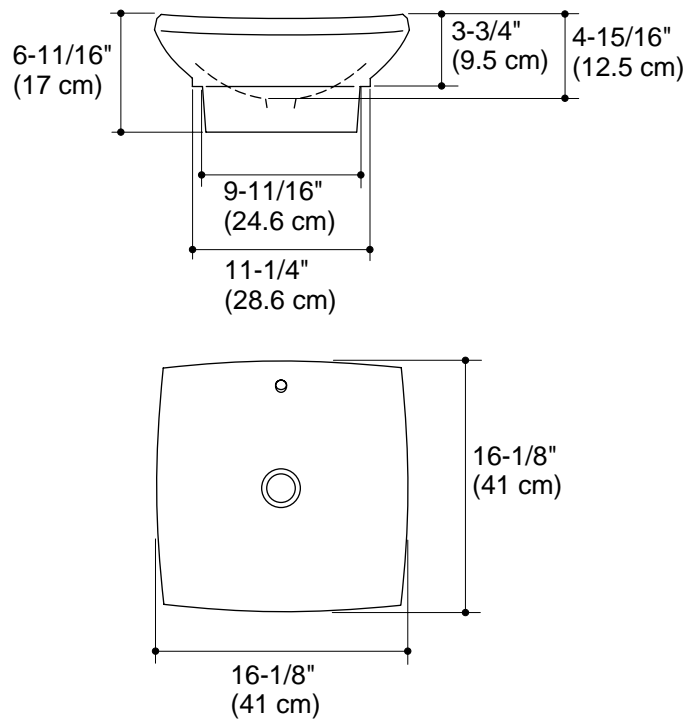

ESCALE™

Technical Information

Fixture*:	
Basin area	16-1/8" (41 cm) x 16-1/8" (41 cm)
Water depth	3-1/2" (8.8 cm)
Drain hole	1-11/16" (4.3 cm) D.
*Approximate measurements for comparison only.	
Included component:	
Cut-out template	1052863-7

Installation Notes

Install this product according to the installation guide.

Product Diagram