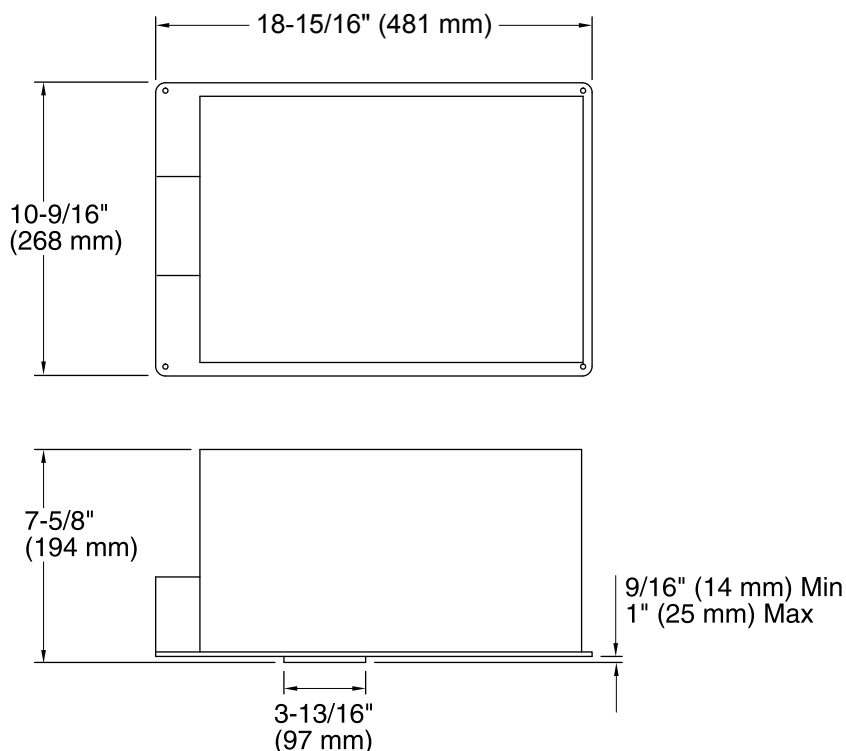

Required Electrical Service

One dedicated circuit required, protected with Class A Ground-Fault Circuit-Interrupter (GFCI) or Residual Current Device (RCD).

Lights: 120 V, 15 A, 60 Hz

Technical Information

All product dimensions are nominal.

Electrical component Lights:
rating:

Notes

Install this product according to the installation guide.

Do not use a light bulb exceeding 50 watts.

12 V, 50 W, MR-16 bulb required (not included).