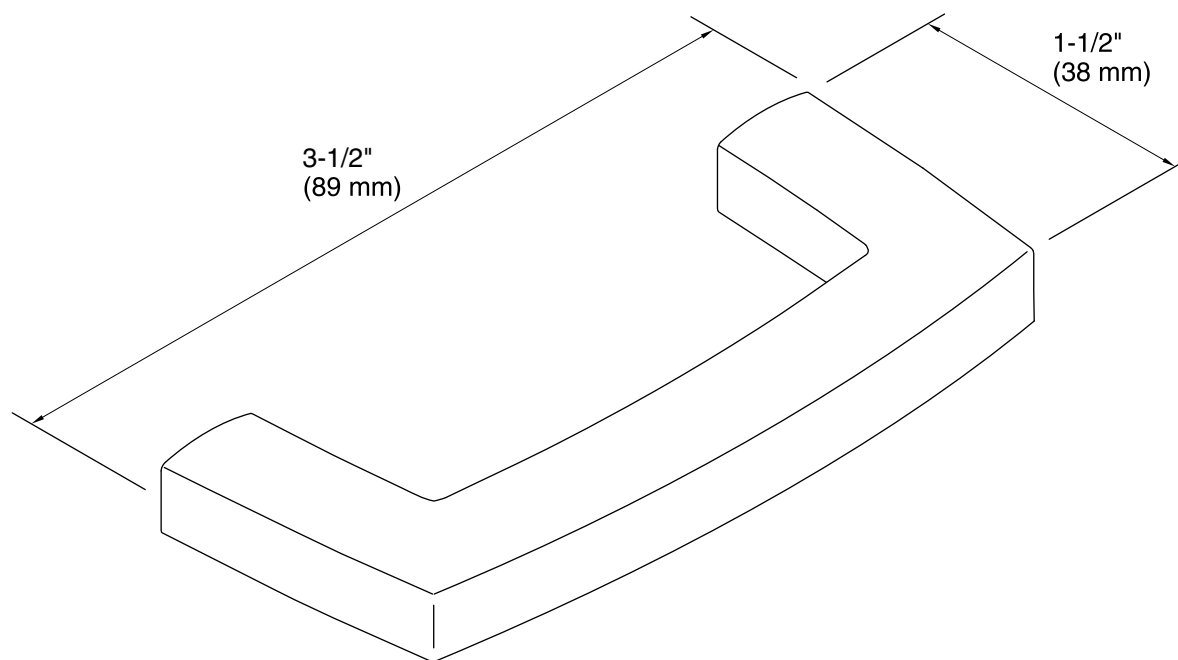

Technical Information

All product dimensions are nominal.

Notes

Install this product in accordance with the installation instructions.