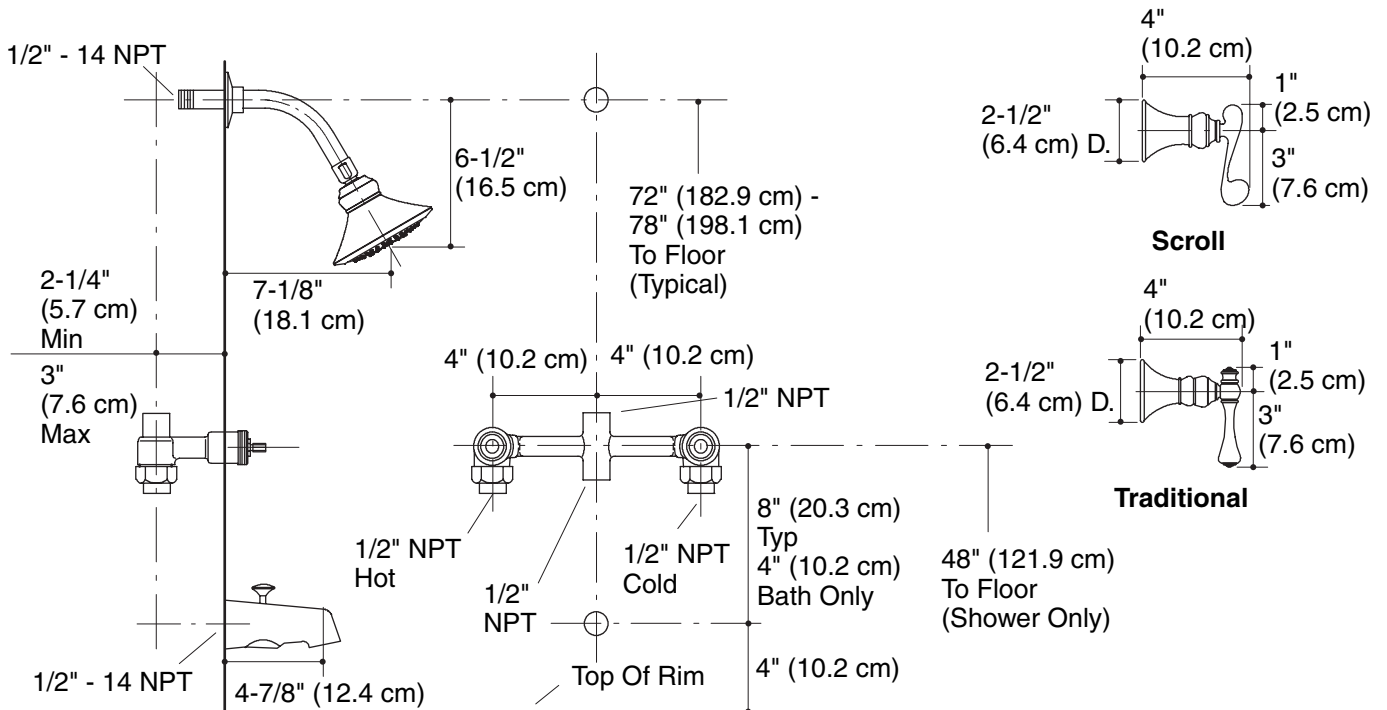

Features

- Brass construction
- Brass valve bodies
- 1/2" quarter-turn washerless ceramic disc valves
- Available with scroll or traditional handle(s)
- For 8" (20.3 cm) centers

BATH AND SHOWER FAUCET

K-16213

Product Specification

Two-handle bath and shower faucet shall be of brass construction. Faucet shall feature brass valve bodies. Faucet shall feature 1/2" quarter-turn washerless ceramic disc valves, assuring positive handle stop positioning. Bath and shower faucet shall include showerhead with arm and flange, 4-7/8" (12.4 cm) diverter spout with NPT connection, and handles. Shower only faucet shall include showerhead with arm and flange, and handles. Valve only faucet shall include handles. Faucet shall be Kohler Model K-_____-_____-_____.

REVIVAL®

Optional Accessories

56373

Deep roughing-in kit for wall-mount and shower faucets. For all handles except bath and shower faucets with stops

CP

Other _____

Installation Notes

Install this product according to the installation guide.

Product Diagram