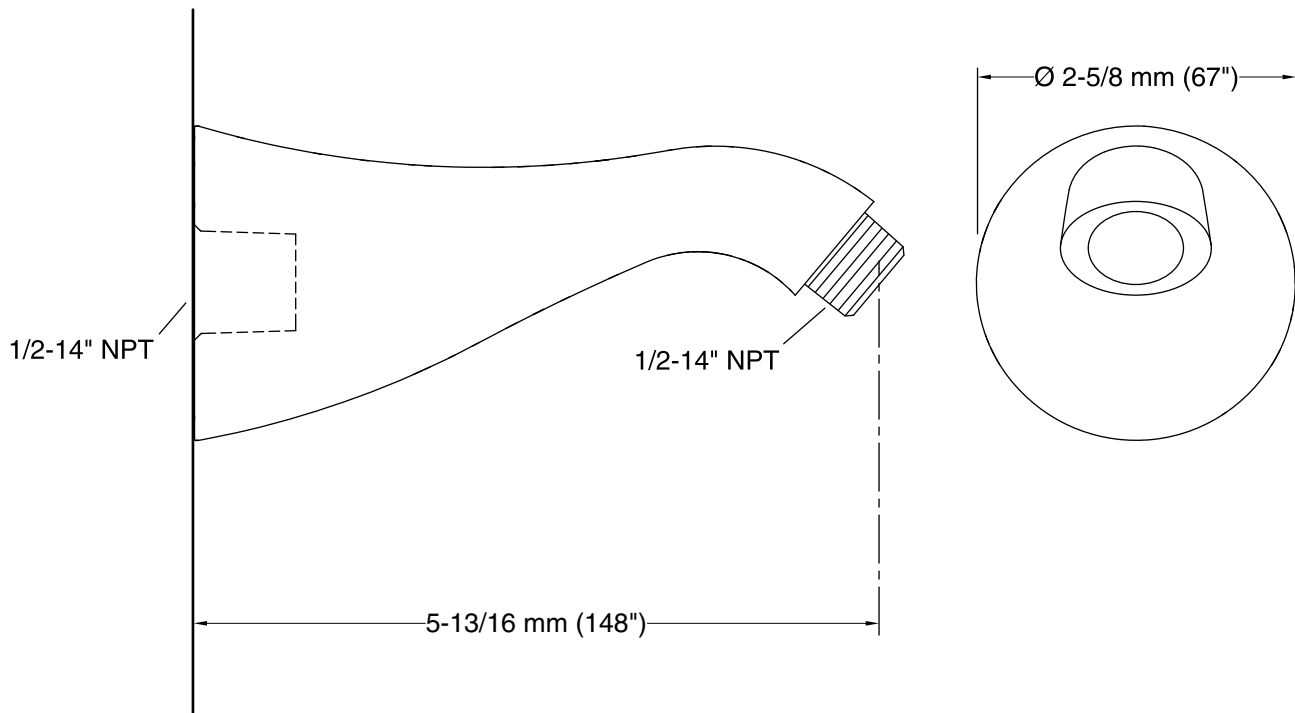

Features

- 1/2-inch NPT connection.
- Coordinates with Revival and Finial faucets and accessories.
- KOHLER finishes resist corrosion and tarnishing.

Material

- Brass construction.

Installation

- Wall-mount

Technical Information

All product dimensions are nominal.

Notes

Install this product according to the installation guide.