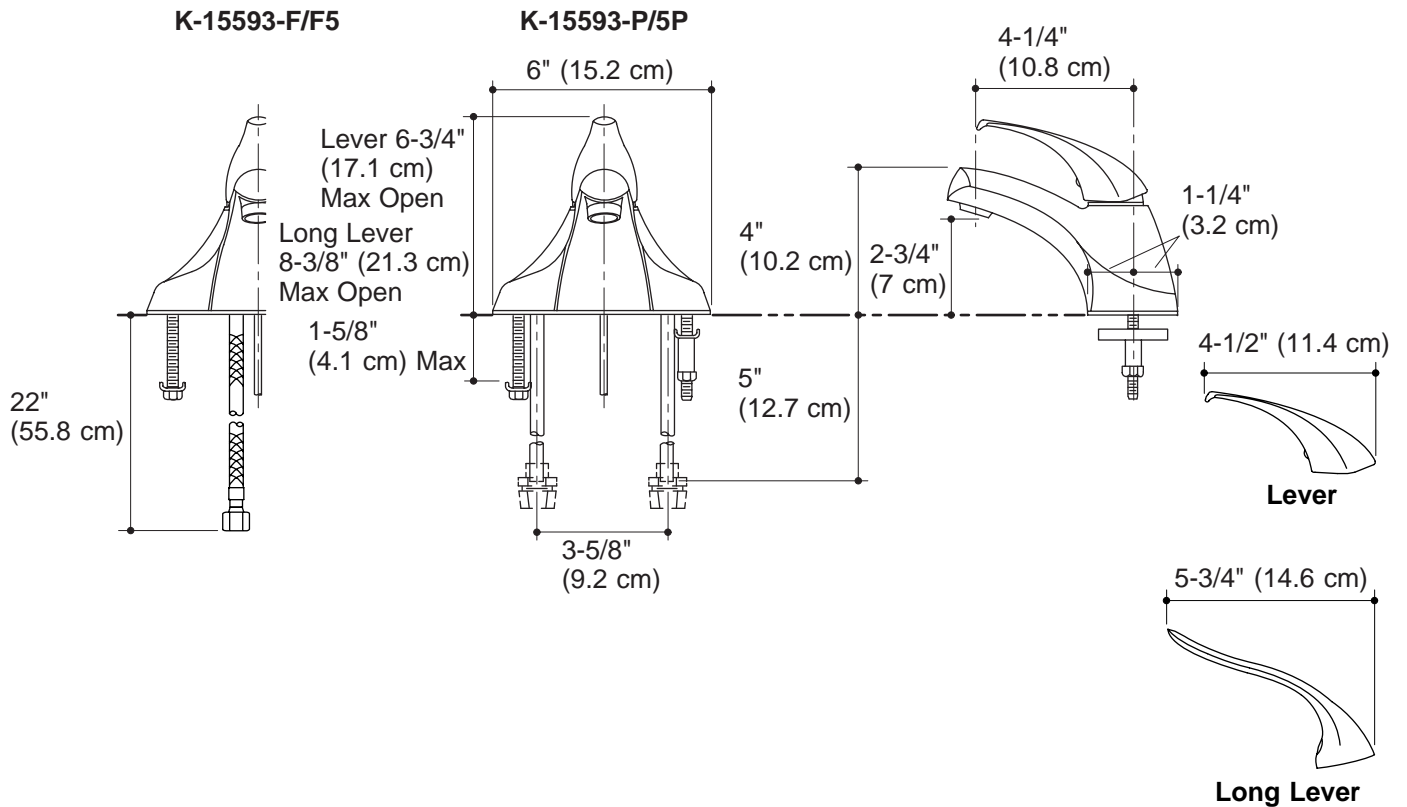

CORALAIS®

Installation Notes

Install this product according to the installation guide.

Product Diagram