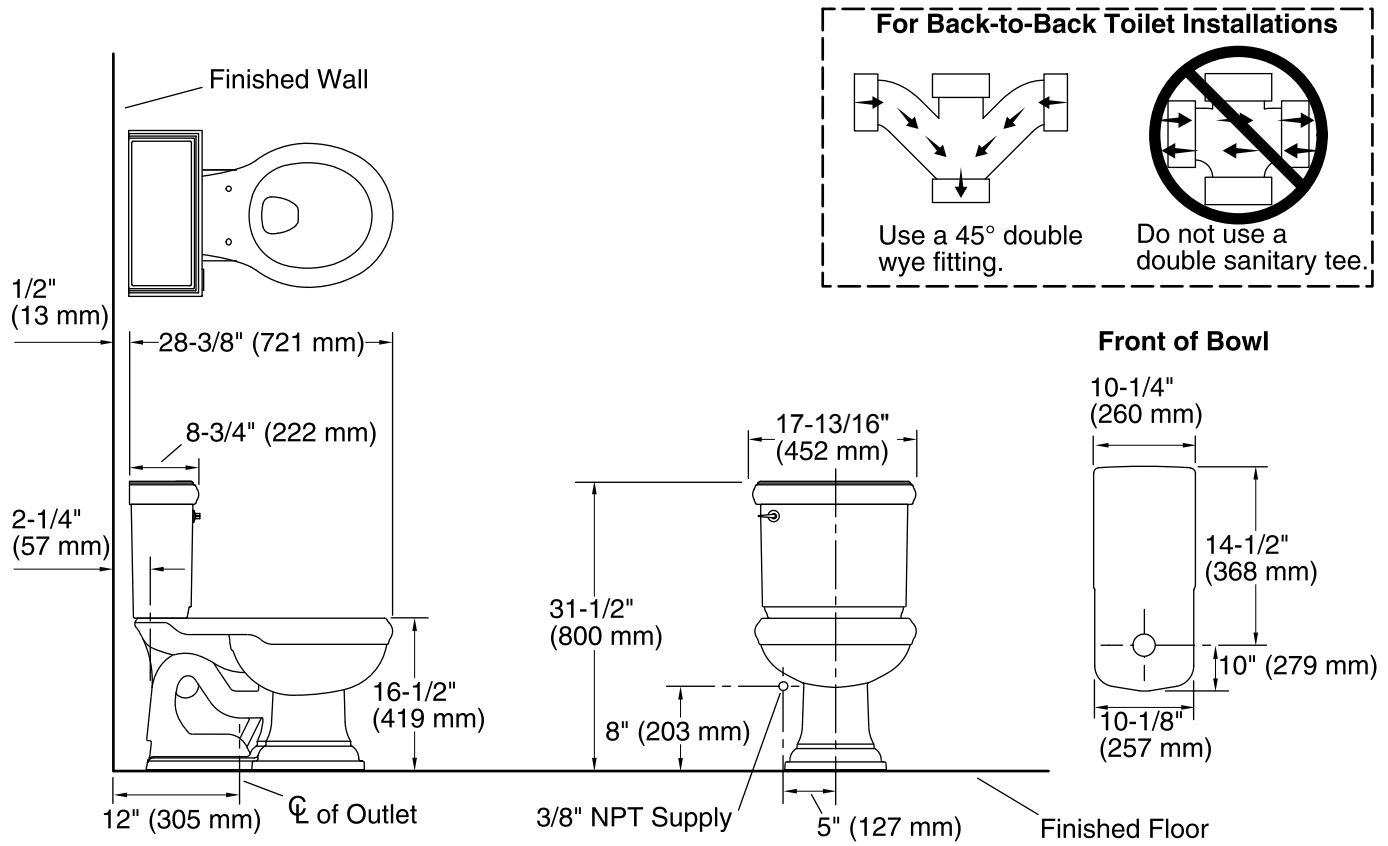

Features

- Vitreous china.
- Two-piece toilet.
- Comfort Height® Round-front bowl.
- AquaPiston® flushing system.
- Includes left-hand polished chrome trip lever.
- 1.28 gpf (4.8 lpf).
- 2-1/8" (54 mm) fully glazed trapway.
- 12" (305 mm) rough-in.
- Less seat and supply.
- 11-1/2" (292 mm) x 8-3/4" (222 mm) water area.
- 28-3/8" (721 mm) x 17-13/16" (452 mm) x 31-1/2" (800 mm).
- Floor mount / Floor outlet.
- Insuliner® tank liner included.

Components

Product includes:

- K-4387 Round-Front Bowl
- K-4433-U Toilet Tank

Additional included component/s: Tank cover, Trip lever, Bolt cap accessory pack, and Tank accessory pack.

Codes/Standards

ASME A112.19.2/CSA B45.1
DOE - Energy Policy Act 1992
EPA WaterSense®

Technical Information

All product dimensions are nominal.

Toilet type: Two-piece, Floor-mount

Waste Outlet: Floor

Bowl shape: Round front

Flush type: AquaPiston

Trap passageway: 2-1/8" (54 mm)

Water Consumption

Full: 1.28 gpf (4.8 lpf)

Water surface size: 11-1/2" x 8-3/4" (292 mm x 222 mm)

Rim to water surface: 6-1/8" (156 mm)

Rough-in: 12" (305 mm)

Seat-mounting holes: 5-1/2" (140 mm)

Notes

Install this product according to the installation instructions.