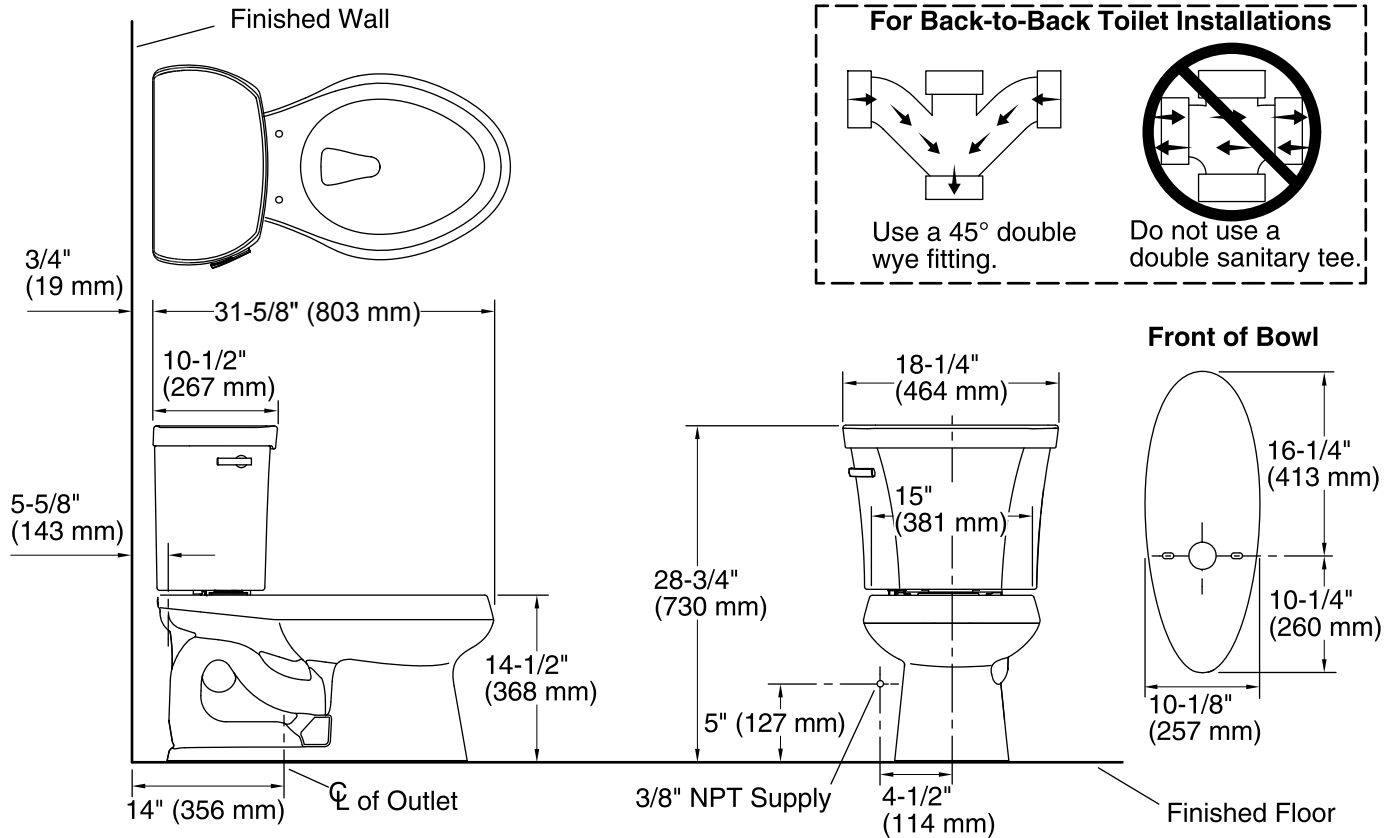

## Features

- Vitreous china.
- Two-piece toilet.
- Regular height Elongated bowl.
- Class Five® flushing system.
- Includes left-hand polished chrome trip lever.
- 1.28 gpf (4.8 lpf).
- 2-1/8" (54 mm) fully glazed trapway.
- 14" (356 mm) rough-in.
- Less seat and supply.
- 11-1/4" (286 mm) x 8-1/4" (210 mm) water area.
- 31-5/8" (803 mm) x 18-1/4" (464 mm) x 28-3/4" (730 mm).
- Floor mount / Floor outlet.
- Insuliner® tank liner included.

## Components

Product includes:

- K-4198 Elongated Bowl
- K-4841-U Toilet Tank

Additional included component/s: Tank cover, Trip lever, Bolt cap accessory pack, and Tank accessory pack.

## Technical Information

All product dimensions are nominal.

Toilet type:	Two-piece, Floor-mount
Waste Outlet:	Floor
Bowl shape:	Elongated front
Flush type:	Class Five
Trap passageway:	2-1/8" (54 mm)
<b>Water Consumption</b>	
Full:	1.28 gpf (4.8 lpf)
Water surface size:	11-1/4" x 8-1/4" (286 mm x 210 mm)
Rim to water surface:	5-1/4" (133 mm)
Rough-in:	14" (356 mm)
Seat-mounting holes:	5-1/2" (140 mm)

## Notes

Install this product according to the installation instructions.

For back-to-back toilet installations: Use only a 45° double wye fitting.