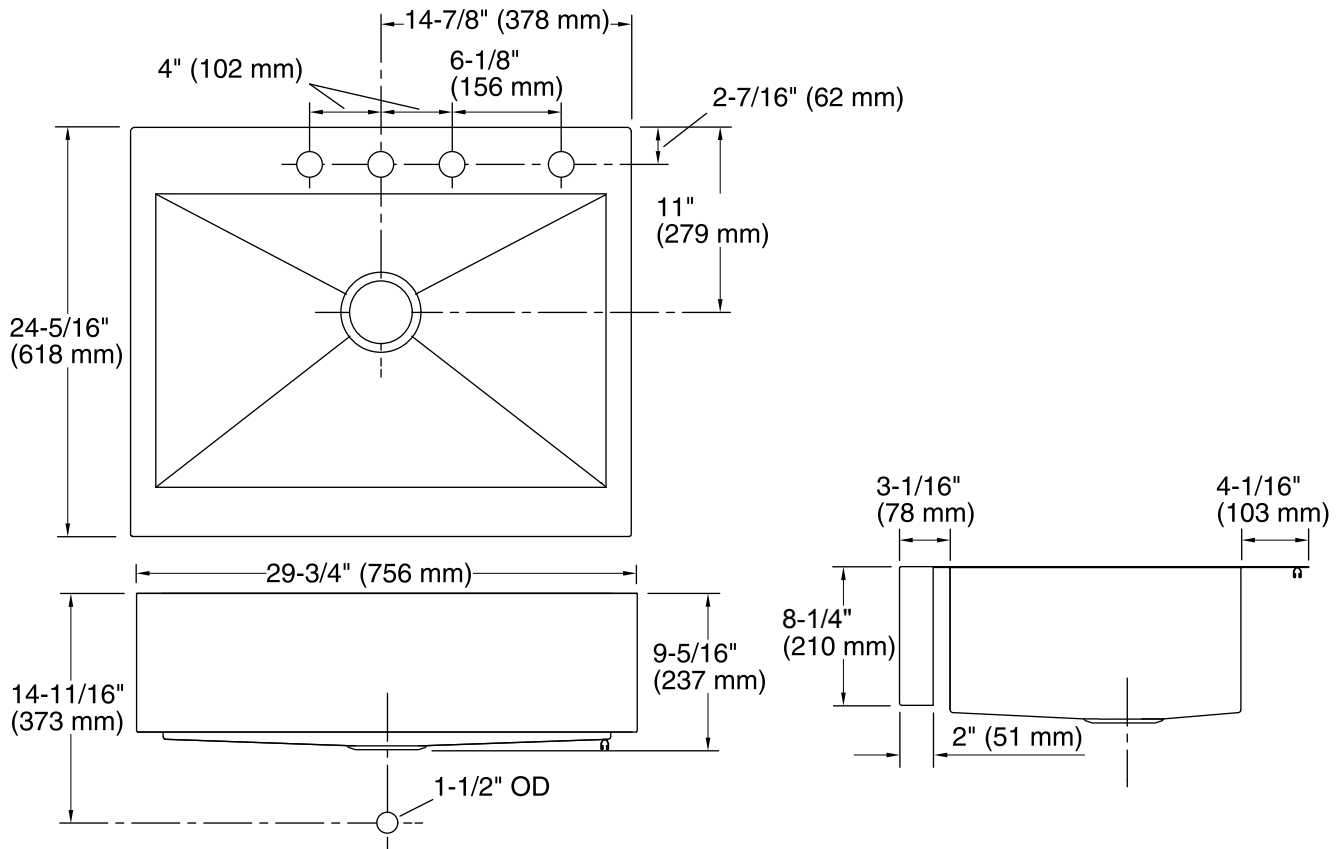

Features

- 30-inch minimum base cabinet width.
- 18-gauge stainless steel.
- Top-mount.
- Medium single bowl.
- Three faucet holes with one accessory hole to the right.
- With integral shortened self-trimming apron.
- With SilentShield® sound-absorption technology.
- 29-3/4" (756 mm) x 24-5/16" (618 mm)

Lifetime Limited Warranty for KOHLER® Stainless Steel Sinks

See website for detailed warranty information.

Technical Information

All product dimensions are nominal.

Bowl configuration:	Single
Installation:	Top-mount
Min. base cabinet width:	30" (762 mm)
Bowl area (Only)	Length: 26-1/2" (673 mm) Width: 17-3/16" (437 mm) Bowl depth: 9" (229 mm)
Number of deck holes:	4
Faucet hole(s):	1-7/16" (37 mm)
Drain hole:	3-5/8" (92 mm)
Template:	1166716-7, required, included 1178341, required, included