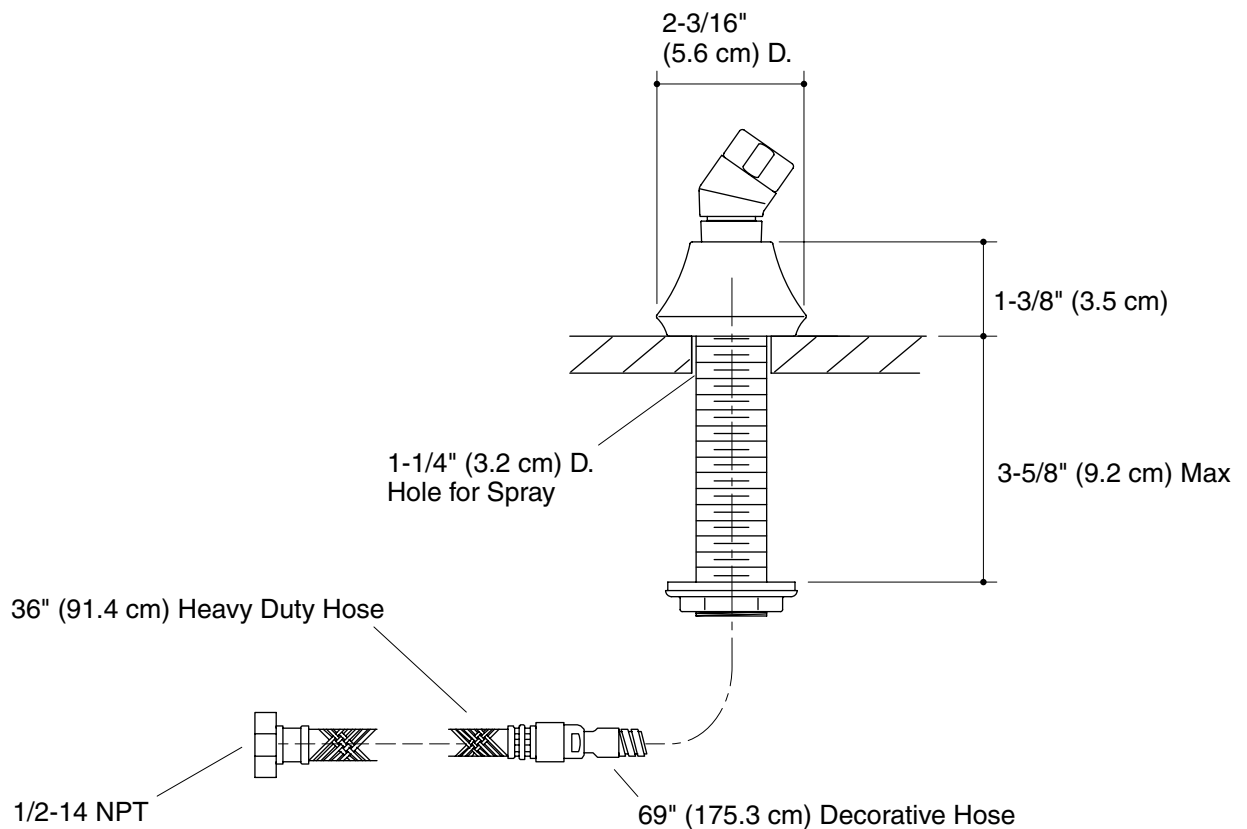

FORTÉ®

Installation Notes

Install this product according to the installation guide.

Product Diagram