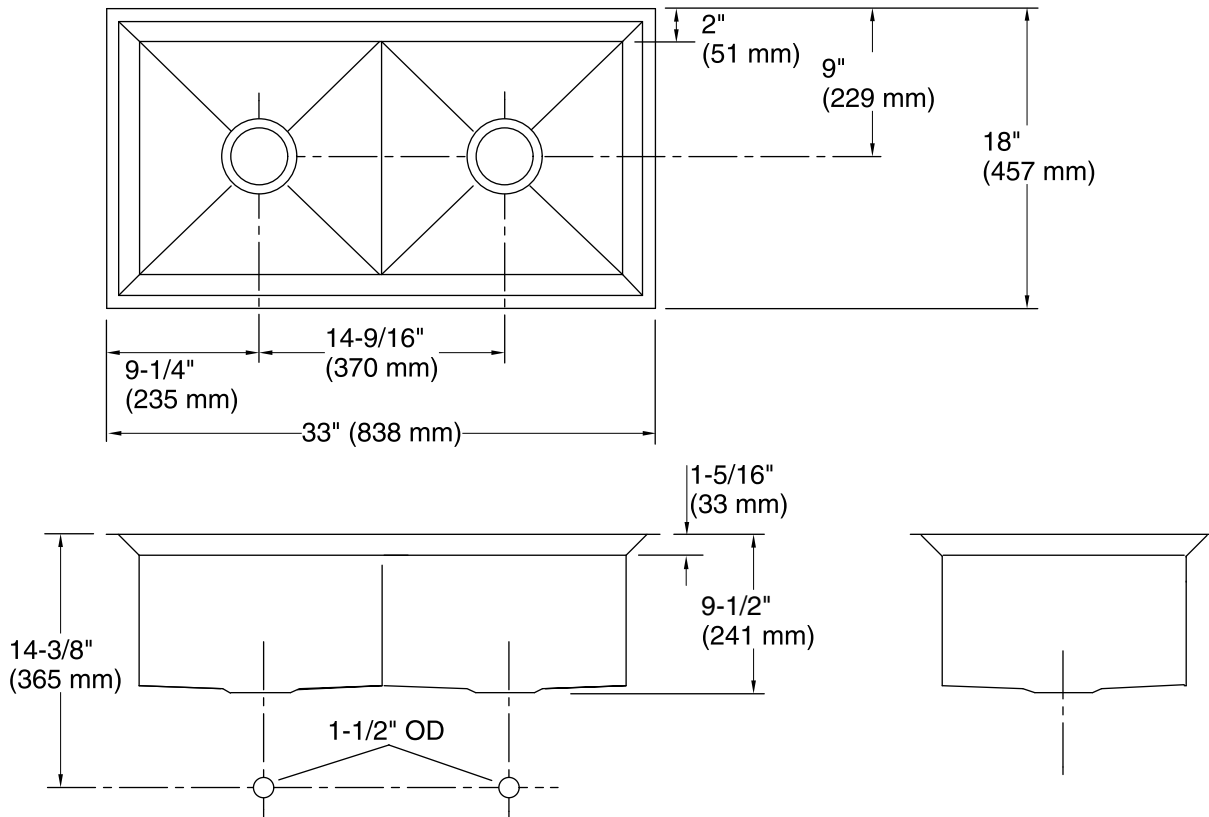

Poise®
Under-mount Kitchen Sink
K-3388

Features

- 36-inch minimum base cabinet width.
- 16-gauge stainless steel.
- Under-mount.
- Double (equal) bowl.
- With SilentShield® sound-absorption technology.
- 33" (838 mm) x 18" (457 mm)

See website for detailed warranty information.

Technical Information

All product dimensions are nominal.

Bowl configuration:	Double equal
Installation:	Under-mount
Bowl area (Left)	Length: 14-7/16" (367 mm) Width: 14" (356 mm) Bowl depth: 9-3/16" (233 mm)
Bowl area (Right)	Length: 14-7/16" (367 mm) Width: 14" (356 mm) Bowl depth: 9-3/16" (233 mm)
Drain hole:	3-5/8" (92 mm)
Template:	1021992-7, required, included