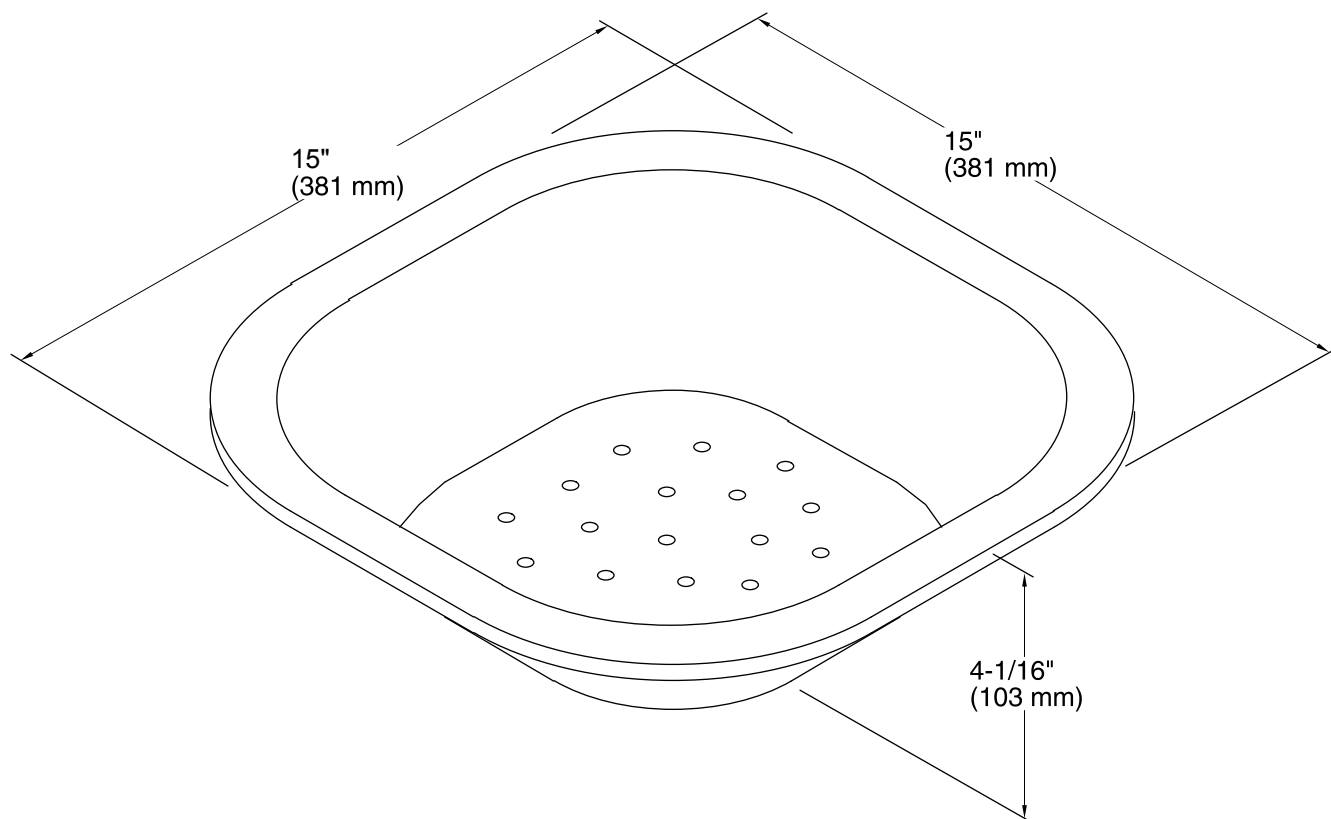

## Features

- Fits in the bowl of the K-3222, K-3224 and K-3232 Ravinia kitchen sinks and K-3336, K-3337, K-3354 and K-3356 Undertone kitchen sinks.
- Durable polypropylene construction.
- Dishwasher safe.

## Technical Information

All product dimensions are nominal.