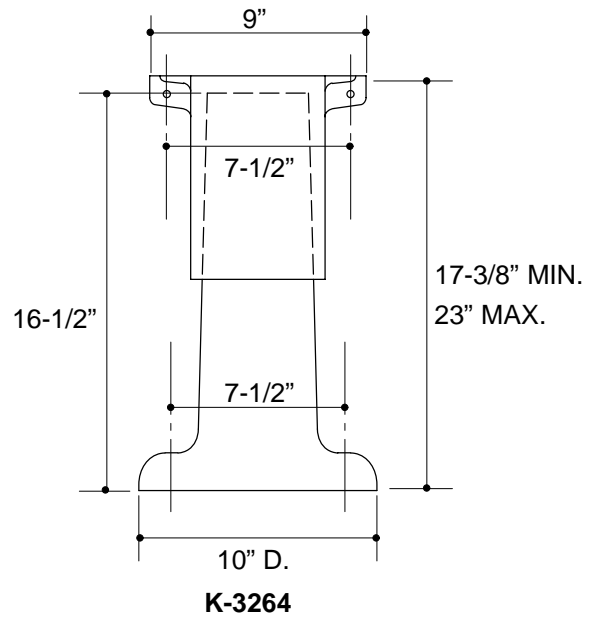

**KOHLER**<sup>®</sup>  
Roughing-In

K-3264, K-3265

**ADJUSTABLE PEDESTAL**

**Ordering Information**

Applicable adjustable pedestal:	
25" to 31" height, painted finish	K-3264-PP
31" to 36" height, painted finish	K-3265-PP
25" to 31" height, glazed finish	K-3264-P
31" to 36" height, glazed finish	K-3265-P

**Roughing-In Notes**  
Fixture dimensions are nominal and conform to tolerances in ASME/ANSI Standard A112.19.1M.

12

**K-3264, K-3265** Adjustable Pedestal  
114165-1-AA (A)

**KOHLER**<sup>®</sup>