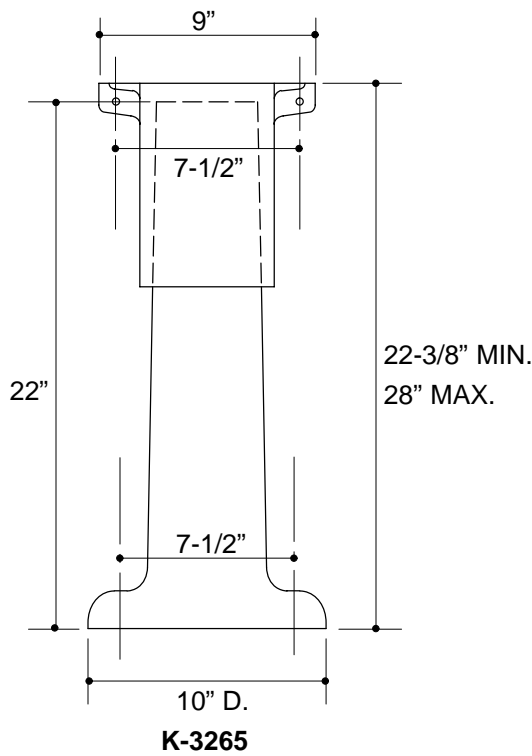

**KOHLER**<sup>®</sup>  
Roughing-In

K-3264, K-3265

**ADJUSTABLE PEDESTAL**

**Ordering Information**

Applicable adjustable pedestal:	
25" to 31" height, painted finish	K-3264-PP
31" to 36" height, painted finish	K-3265-PP
25" to 31" height, glazed finish	K-3264-P
31" to 36" height, glazed finish	K-3265-P

**Roughing-In Notes**  
Fixture dimensions are nominal and conform to tolerances in ASME/ANSI Standard A112.19.1M.

12

**K-3264, K-3265** Adjustable Pedestal  
114165-1-AA (A)

**KOHLER**<sup>®</sup>